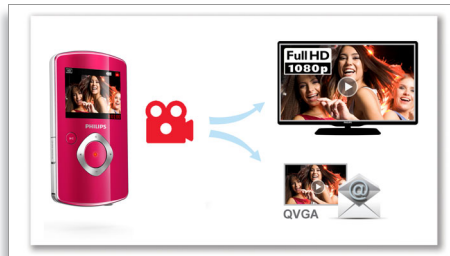

Dual format recording

Full HD videos are great for watching on HD TVs. But should you want to email the video or share it online, the large HD file will have to be compressed and converted into an email-friendly format. Your camcorder takes away that hassle by offering dual format recording. Turn the feature on and your videos are recorded in two formats simultaneously – full HD (1080p) and email-friendly QVGA (240p) formats. This lets you enjoy your videos to the fullest on your HD TV, and gives you a format you can immediately share electronically.