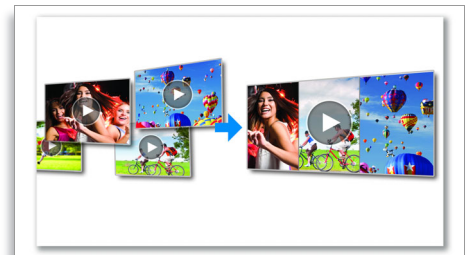

Quick impression

Make a quick summary of the videos you have shot – all with the click of a button. Quick impression automatically extracts highlights of your latest videos and strings them into a synopsis of your recordings. View the essence of your videos instantly or use the summary to simply remind yourself of what you have shot. All you have to do is select Quick Impression on your camcorder. Reliving memories has never been easier.