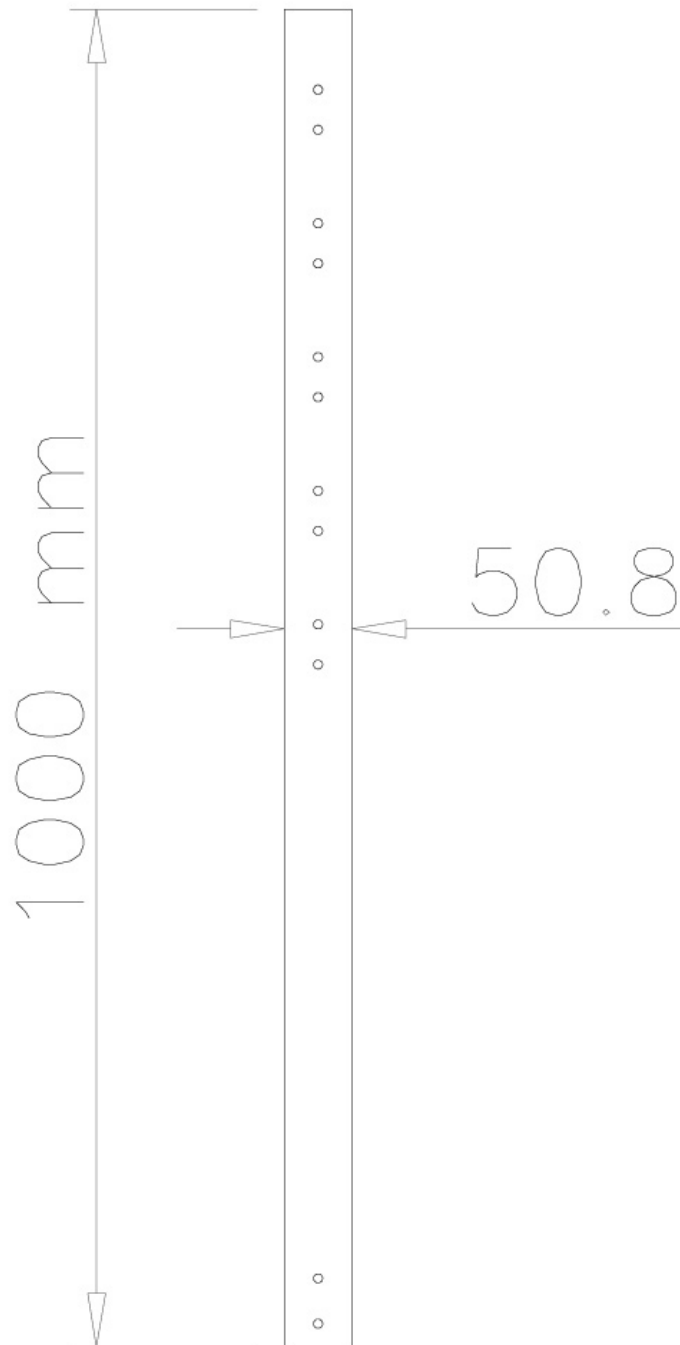

FPMA-CP100BLACK

NEOMOUNTS FPMA-CP100BLACK EXTENSION
POLE TV CEILING MOUNT - H 100 CM

Neomounts

Measuring unit: mm