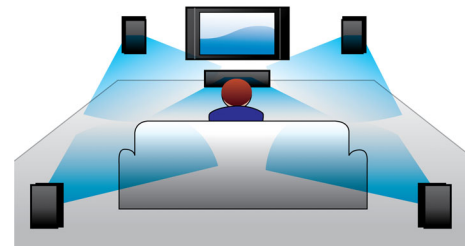

Dolby Digital

Because Dolby Digital standards, the world's leading digital multi-channel audio standards, make use of the way the human ear naturally processes sound, you experience superb quality surround sound audio with realistic spatial cues.