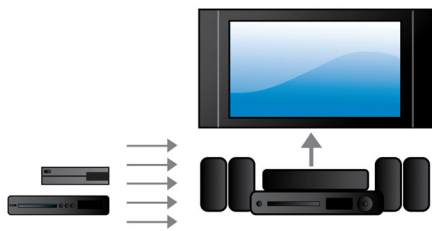

HDMI x 2

Enjoy larger-than-life 3D playback and crystal-clear 5.1 or 7.1 audio by simply plugging our

player's audio HDMI x 2 output to the connection in your non-3D AV receiver.