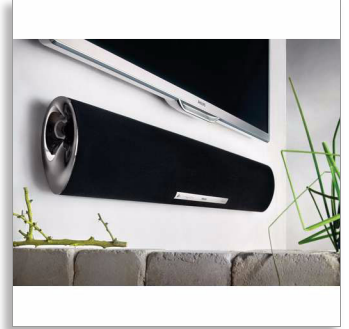

Philips  
Soundbar speaker

HTL5120

### Obsessed with sound

Unleash the full sound potential of all your media devices. With its integrated subwoofer and orientation sensor, it gives you the freedom to place the Philips soundbar speaker HTL5120/12 just the way you like it.

#### **Designed to enhance your cinema at home**

- Minimalistic chic design to suit a modern decor
- Orientation sensor ensures the best sound in any placement