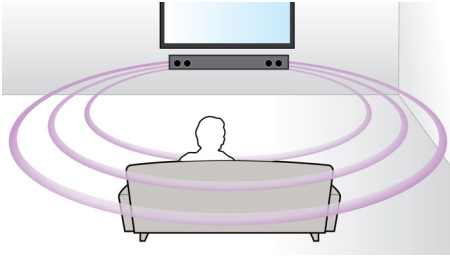

Highlights

Virtual Surround Sound

Philips Virtual Surround Sound produces rich and immersive surround sound from a less than five-speaker system. Highly advanced spatial algorithms faithfully replicate the sonic characteristics that occur in an ideal 5.1-channel environment. Any high quality stereo source is transformed into true-to-life, multi-channel surround sound. No need to purchase extra speakers, wires or speaker stands to appreciate room-filling sound.