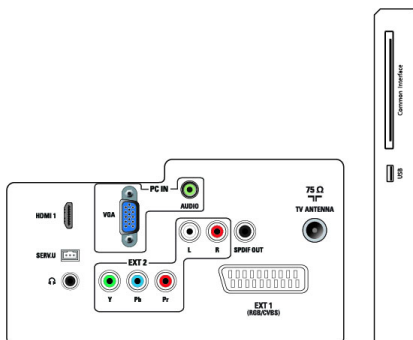

Ukraine

- Other convenience: VESA mount (100 x 100 mm)
- Screen Format Adjustments: Auto (WSS), Movie expand 14:9, Movie expand 16:9, Widescreen, Super Zoom, Subtitle Zoom, 4:3
- SmartPicture: Cinema, Custom, Energy saving, Game, Natural, Photo, Standard, Vivid
- SmartSound: Cinema, Drama, Game, News, Personal, Sports, Standard
- Teletext: 1000-page Smart Text

Stand

- Tilt: 0/+15 degree

Tuner/Reception/Transmission

- Aerial Input: 75 ohm coaxial (IEC75)
- TV system: PAL I, PAL B/G, PAL D/K, SECAM B/G, SECAM D/K, SECAM L/L'
- Video Playback: NTSC, PAL, SECAM
- Tuner Display: PLL
- CI/CI+: yes (Burn CI+ key in set)
- Digital TV: DVB-C, DVB-T
- MHEG-5 v1.06
- MPEG-2, MPEG-4 support
- Tuner bands: Hyperband, S-Channel, UHF, VHF

Connectivity

- Ext @ side: CI+, USB x 1 (JPG/MP3)
- Ext @ rear: D-sub x 1, HDMI (1.4a) x 1, Headphone x 1, PC audio in x 1, Scart x 1, SPDIF out x 1 (RCA), Tuner x 1, YPbPr x 1 + L/R input x 1

Power

- On mode: 25.6 W (typ.)/34 W (max)
- Off mode: 0.3 W (typ.)
- Standby mode: 0.3 W (typ.)
- Ambient temperature: 5°C to 40°C
- Mains power: 100-240 V, 50-60 Hz

Dimensions

- Packaging in mm (W x H x D): 612 x 468 x 117 mm
- Product with stand (mm): 573 x 410 x 174 mm
- Product without stand (mm): 573 x 370 x 39 mm

Weight

- Product with packaging (kg): 4.83 kg
- Product with stand (kg): 3.56 kg
- Product without stand (kg): 3.32 kg

Issue date 2017-07-30

Version: 1.0.1

12 NC: 8670 000 94406
EAN: 87 12581 65798 7

© 2017 Koninklijke Philips N.V.
All Rights reserved.

Specifications are subject to change without notice.
Trademarks are the property of Koninklijke Philips N.V.
or their respective owners.

www.philips.com