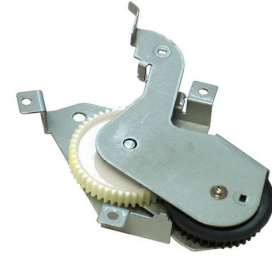

MPN: MSP3500

Swing plate Assembly HP LaserJet 4200, 4300, 4250, 4350

Extend the life of your Printers and Copiers. CoreParts offers a wide range of internal parts for printer and Copier, for all major Printer brands that matches the performance of the originals.

- High Quality
- Tested and certified
- Matching Performance
- Reliable with 6 months Warranty

Specifications

Features	Brand compatibility	HP
	Compatibility	HP/Compaq LaserJet 4250/N/TN/DTN/DTNSL, 4200/N/DTN/DTNS/DTNSL, 4350/N/TN/DTN/DTNSL, 4345/X/XS/XM, 4300/N/TN/DTN/DTNSL
	Device compatibility	Laser/LED printer
	Product colour	Grey
	Type	Swing Plate Assembly
Packaging data	Quantity per pack	1 pc(s)
Vendor information	Brand Name	CoreParts
	Warranty	6 Month(s)
Weight & dimensions	Package type	Box