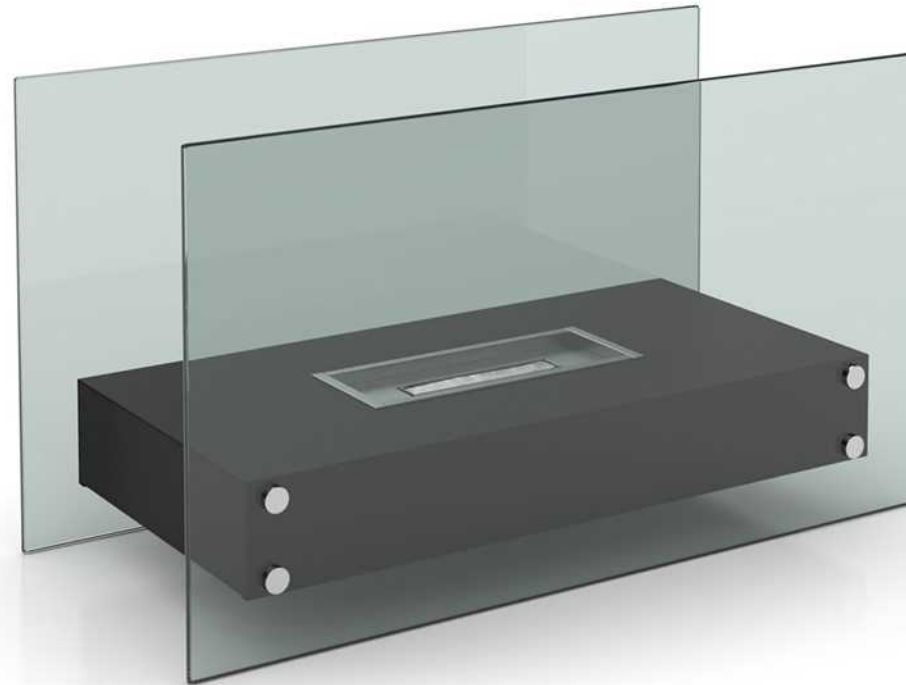

DF-6513

Bio-Ethanol fireplace

EN 16647:2015 approval - Stainless steel burner

Make the outdoor life even more enjoyable and bring the intimate atmosphere of this elegant fireplace in your garden or on your patio. No outlet needed, no odors and no waste such as soot or ash. Therefore, this fireplace is great for indoor use too.

Material body	Metal
Material burner(s)	Stainless steel
Toughened safety glass	Yes
Fire killer	Yes
DIN/EN	
Glass size	70 x 40 x 0.8 cm
Weight	13,4 kg

Logistic Details - Intrastatcode: 73218200

Giftbox: Length x Width x Height (cm): 43,00 x 13,00 x 45,50 | EAN Code: 8713016065131 | Gross weight (kg): 15,00 | Net Weight (kg): 13,80