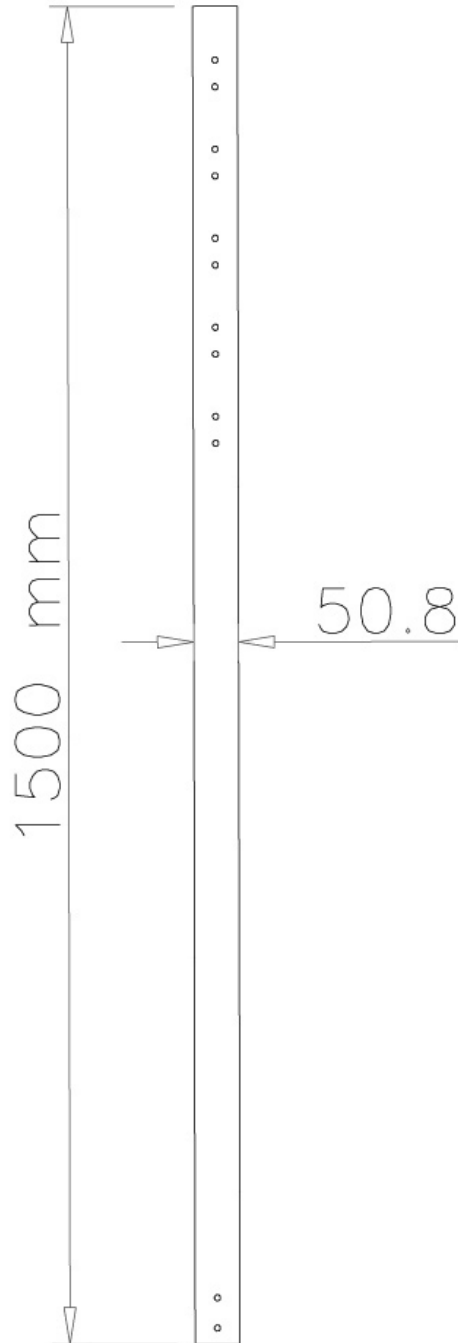

FPMA-CP150BLACK

NEOMOUNTS EXTENSION POLE CEILING

Neomounts

Measuring unit: mm