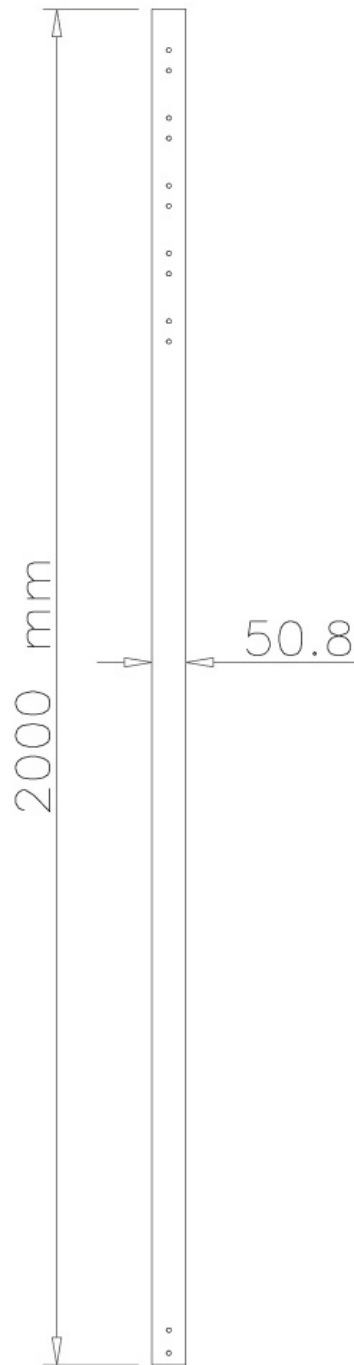

FPMA-CP200BLACK

NEOMOUNTS FPMA-CP200BLACK EXTENSION
POLE TV CEILING MOUNT - H 200 CM

Neomounts

Measuring unit: mm