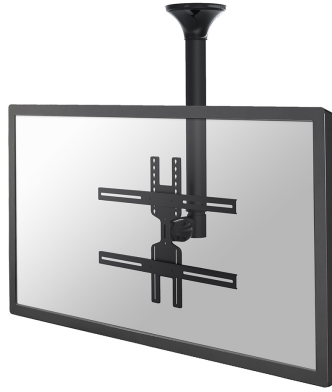

FPMA-C400BLACK

NEOMOUNTS MONITOR CEILING MOUNT

SPECIFICATIONS

GENERAL

Min. screen size*	32 inch
Max. screen size*	60 inch
Min. weight	0 kg (per screen)
Max. weight	35 kg (per screen)
Screens	1
VESA minimum	200x200 mm
VESA maximum	600x400 mm

FUNCTIONALITY

Type	Tilt Swivel Full motion
Height adjustment	64-104 cm
Depth adjustment	8 cm
Tilt (degrees)	25°
Swivel (degrees)	60°
Adjustment type	Manual

INFORMATION

Color	Black
Main material	Steel
Warranty	5 year
EAN code	8717371444242

*Please note: The inch sizes stated are just an indication, combined with the weight and VESA sizes. The maximum weight and VESA size are absolute restrictions for the products and should not be exceeded.

Neomounts

Neomounts

Neomounts TV/Monitor Ceiling Mount for 32"-60" Screen, Height Adjustable - Black

The Neomounts ceiling mount, model FPMA-C400BLACK is a tilt- and swivel ceiling mount for flat screens up to 60". This mount is a great choice for space saving placement or when wall mounting and floor placement is not an option.

Neomounts versatile tilt (25°) and swivel (60°) technology allows the mount to change to any viewing angle to fully benefit from the capabilities of the flat screen. The support is easily height adjustable from 64 to 104 centimetres. An innovative cable management conceals and routes cables from ceiling to TV. Hide your cables in the column to keep it nice and tidy.

Neomounts FPMA-C400BLACK has two pivot points and is suitable for screens up to 60" (152 cm). The weight capacity of this product is 35 kg. The ceiling mount is suitable for screens that meet VESA hole pattern 200x200 to 600x400mm.

All installation material is included with the product.