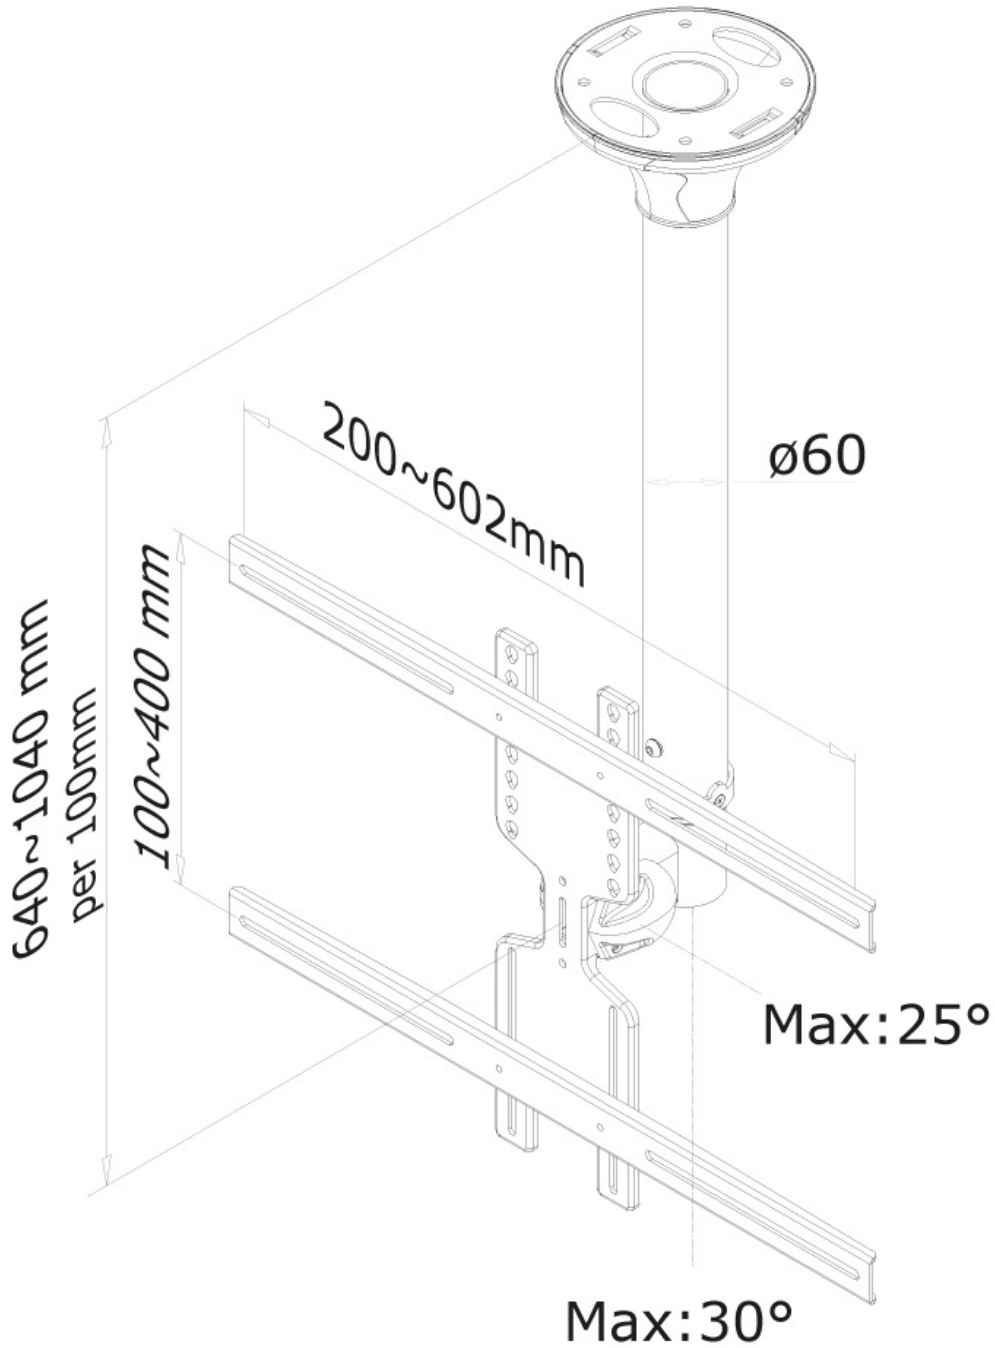

FPMA-C400BLACK

NEOMOUNTS MONITOR CEILING MOUNT

Neomounts

Measuring unit: mm