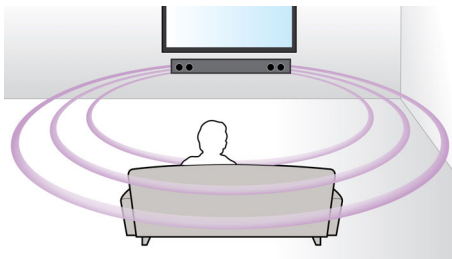

Designed for simplicity

- Ultra-compact 80cm-wide soundbar suits any home décor
- Low-rise profile for the perfect fit in front of your TV

Richer sound for watching TV and movies

- Virtual Surround Sound for a realistic movie experience
- Dolby Digital for ultimate movie experience
- External subwoofer adds thrill to the action
- Twin tweeters for optimum clarity performance

PHILIPS

Highlights

Bluetooth

Bluetooth is a short-range wireless communication technology that is both stable and energy efficient. The technology allows for easy wireless connection to other Bluetooth devices, so you can play your favourite music from any smartphone, tablet or laptop, including the iPod or iPhone, with a Bluetooth-enabled speaker.

Virtual Surround Sound

Philips Virtual Surround Sound produces rich and immersive surround sound from a less than five-speaker system. Highly advanced spatial algorithms faithfully replicate the sonic characteristics that occur in an ideal 5.1-channel environment. Any high quality stereo source is transformed into true-to-life, multi-channel surround sound. No need to purchase extra speakers, wires or speaker stands to appreciate room-filling sound.