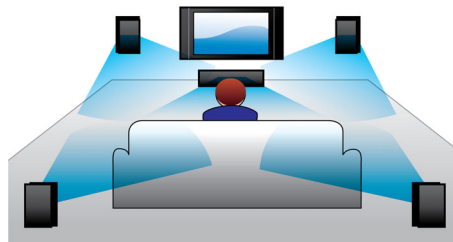

Dolby Digital

Because Dolby Digital standards, the world's leading digital multi-channel audio standards, make use of the way the human ear naturally processes sound, you experience superb quality surround sound audio with realistic spatial cues.