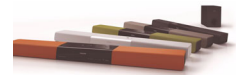

Philips
Soundbar speaker

HTL2160

Bring music to life via Bluetooth

Enjoy richer sound from any TV

Fill your home with superb Bluetooth wireless music. In addition to TV and home theatre, this Philips soundbar also boosts your gaming console and MP3 player. So start enjoying top-quality Virtual Surround Sound films and music now.

Connect and enjoy all your entertainment

- Audio-in to enjoy music from iPod/iPhone/MP3 player
- Works with TVs, BD/DVD players, gaming consoles, MP3 players
- Wireless music streaming via Bluetooth
- Enjoy MP3/WMA music directly from your portable USB devices

Designed for simplicity

- Ultra-compact 80cm-wide soundbar suits any home décor
- Low-rise profile for the perfect fit in front of your TV

Richer sound for watching TV and movies

- Virtual Surround Sound for a realistic movie experience
- Dolby Digital for ultimate movie experience
- External subwoofer adds thrill to the action
- Twin tweeters for optimum clarity performance