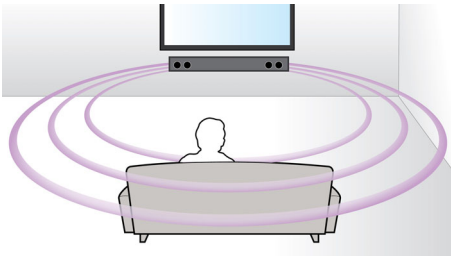

Designed for simplicity

- Ultra-compact 80cm-wide soundbar suits any home décor
- Low-rise profile for the perfect fit in front of your TV

Richer sound for watching TV and movies

- Virtual Surround Sound for a realistic movie experience
- Dolby Digital for ultimate movie experience
- External subwoofer adds thrill to the action
- Twin tweeters for optimum clarity performance

PHILIPS

Soundbar speaker

Virtual surround External subwoofer, Opt, Coax, Aux in, Audio in, Bluetooth®

Highlights

Bluetooth

Bluetooth is a short-range wireless communication technology that is both stable and energy efficient. The technology allows for easy wireless connection to other Bluetooth devices, so you can play your favourite music from any smartphone, tablet or laptop, including the iPod or iPhone, with a Bluetooth-enabled speaker.

Virtual Surround Sound

Philips Virtual Surround Sound produces rich and immersive surround sound from a less than five-speaker system. Highly advanced spatial algorithms faithfully replicate the sonic characteristics that occur in an ideal 5.1-channel environment. Any high quality stereo source is transformed into true-to-life, multi-channel surround sound. No need to purchase extra speakers, wires or speaker stands to appreciate room-filling sound.