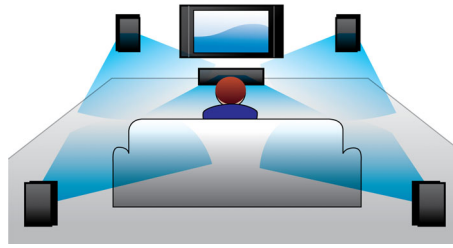

Dolby Digital

Because Dolby Digital standards, the world's leading digital multi-channel audio standards, make use of the way the human ear naturally processes sound, you experience superb quality surround sound audio with realistic spatial cues.