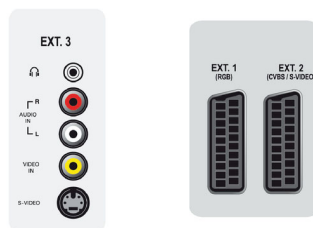

Tuner/Reception/Transmission

- Aerial Input: 75 ohm coaxial (IEC75)
- TV system: PAL I, PAL B/G, PAL D/K, SECAM B/G, SECAM D/K, SECAM L/L', DVB COFDM 2K/8K
- Video Playback: NTSC, SECAM, PAL
- Digital TV: DVB Terrestrial *
- Tuner bands: Hyperband, S-Channel, UHF, VHF
- Number of Preset Channels: 100
- Tuner Display: PLL

Connectivity

- Ext 1 Scart: Audio L/R, CVBS in/out, RGB
- Ext 2 Scart: Audio L/R, CVBS in/out, S-video in
- Number of Scarts: 2
- Ext 3: S-video in, CVBS in, Audio L/R in
- Ext 4: YPbPr, Audio L/R in
- Ext 5: HDMI
- Ext 6: HDMI
- Number of AV connections: 7
- Other connections: Headphone out, Common Interface

Power

- Ambient temperature: 5 °C to 40 °C
- Mains power: 220 - 240V, 50/60Hz
- Power consumption: < 58 W W
- Standby power consumption: <1 W

Stereo system				Transmission system						
2CS DK	NICAM DK	2CS BG	NICAM I	NICAM LL'	PAL BG	PAL D/K	PAL I	SECAM BG	SECAM DK	SECAM LL'
•	•	•	•	•	•	•	•	•	•	•

Issue date 2020-05-07

Version: 9.0.13

12 NC: 8670 000 29822
EAN: 87 12581 33377 5

© 2020 Koninklijke Philips N.V.
All Rights reserved.

Specifications are subject to change without notice.
Trademarks are the property of Koninklijke Philips N.V.
or their respective owners.

www.philips.com

Accessories

- Included accessories: Table top stand, Power cord, Quick start guide, User Manual, Registration card, Warranty certificate, Remote Control, Batteries for remote control

Dimensions

- Set dimensions (W x H x D): 495 x 419 x 92 mm
- Set dimensions with stand (W x H x D): 495 x 467 x 193 mm
- Product weight: 7.3 kg
- Product weight (+stand): 8.8 kg
- Box dimensions (W x H x D): 602 x 552 x 202 mm
- VESA wall mount compatible: 100 x 100 mm