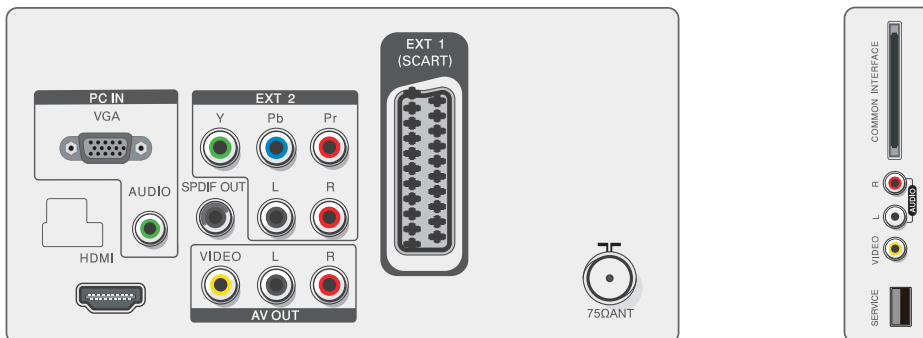

- Other convenience: VESA mount (100 x 100 mm)
- Screen Format Adjustments: Widescreen, Normal, Zoom 1, Zoom 2
- Smart mode: Movie, Personal, Vivid, Standard, Eco
- SmartSound: Music, Speech, Personal
- Teletext: 1000-page Smart Text

Tuner/Reception/Transmission

- Aerial Input: 75 ohm coaxial (IEC75)
- TV system: PAL I, PAL B/G, PAL D/K, SECAM B/G, SECAM D/K, SECAM L/L'
- Video Playback: NTSC, SECAM, PAL
- Tuner Display: PLL
- Digital TV: DVB Terrestrial*
- Tuner bands: Hyperband, S-Channel, UHF, VHF

Connectivity

- Signal Input: VGA (Analogue), HDMI, PC Audio in
- Ext 1: SCART in
- Ext 2: YPbPr in, Audio L/R in
- Ext 3: CVBS out, Audio L/R out
- Other connections: Common Interface, CVBS in, Audio L/R in, USB Service port, S/PDIF out (coaxial)

Power

- On mode: 45 W (Typ.@monitor mode)
- Off mode: <0.3 W
- Ambient temperature: 0 °C to 40 °C
- Mains power: 100-240 V, 50/60 Hz

Dimensions

- Product with stand (mm): 399 x 560 x 176 mm
- Product without stand (mm): 364 x 560 x 65 mm
- Packaging in mm (W x H x D): 477 x 653 x 160 mm

Weight

- Product with stand (kg): 5.53 kg
- Product without stand (kg): 5.35 kg
- Product with packaging (kg): 7.59 kg

Accessories

- Included accessories: Tabletop stand, Power cord, Quick start guide, User Manual, Remote Control, Batteries for remote control

Issue date 2017-07-17

Version: 3.2.3

12 NC: 8670 000 57267
EAN: 87 12581 51084 8

© 2017 Koninklijke Philips N.V.
All Rights reserved.

Specifications are subject to change without notice.
Trademarks are the property of Koninklijke Philips N.V.
or their respective owners.

www.philips.com