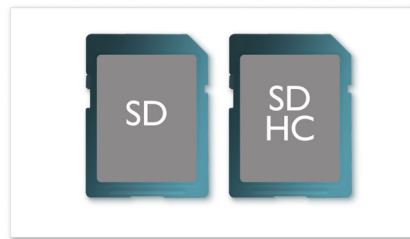

22.9 cm (9") HD LCD display

The high resolution (800 x 480 pixel) colour LCD display brings images to life, showing off your treasured photos, favourite movies and music with the same 'real life' rich detail and vibrant colours as high quality prints.

Display photos

Simply insert your disc or memory card into the player and your digital photos will be played directly on the device.

Play MP3/WMA-CD, CD and CD-RW

Audio compression technology allows large digital music files to be reduced up to 10 times in size without radically degrading their audio quality. MP3 or WMA are two of the compression formats that let you enjoy a world of digital music on your Philips player. Download MP3 or WMA songs from authorised music sites on the Internet or create your own MP3 or WMA music files by ripping your audio CDs and transferring them onto your player.

SD/SDHC card slot

View and share your video clips, photos and music easily and instantly. For the ultimate in convenience, this Philips player features a built-in card slot for SD/SDHC memory cards. Simply insert the memory card into the slot located on the side of the player to access your multimedia files stored on the card and enjoy your favourite music, photos and movies anywhere.