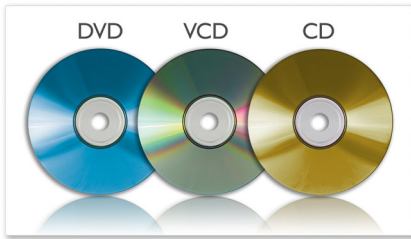

Portable DVD Player
22.9 cm (9") 5-hr play time

Highlights

DVD, DVD+/-RW, (S)VCD, CD

The Philips Portable DVD player is compatible with most DVD and CD discs available in the market. DVD, DVD+/-R, DVD+/-RW, (S)VCD and CD – all of them can play on the DVD player. DVD+/-R is a shorthand term for a DVD drive that can accept both of the common recordable DVD formats. Likewise, DVD+/-RW handles both common rewritable disc types.