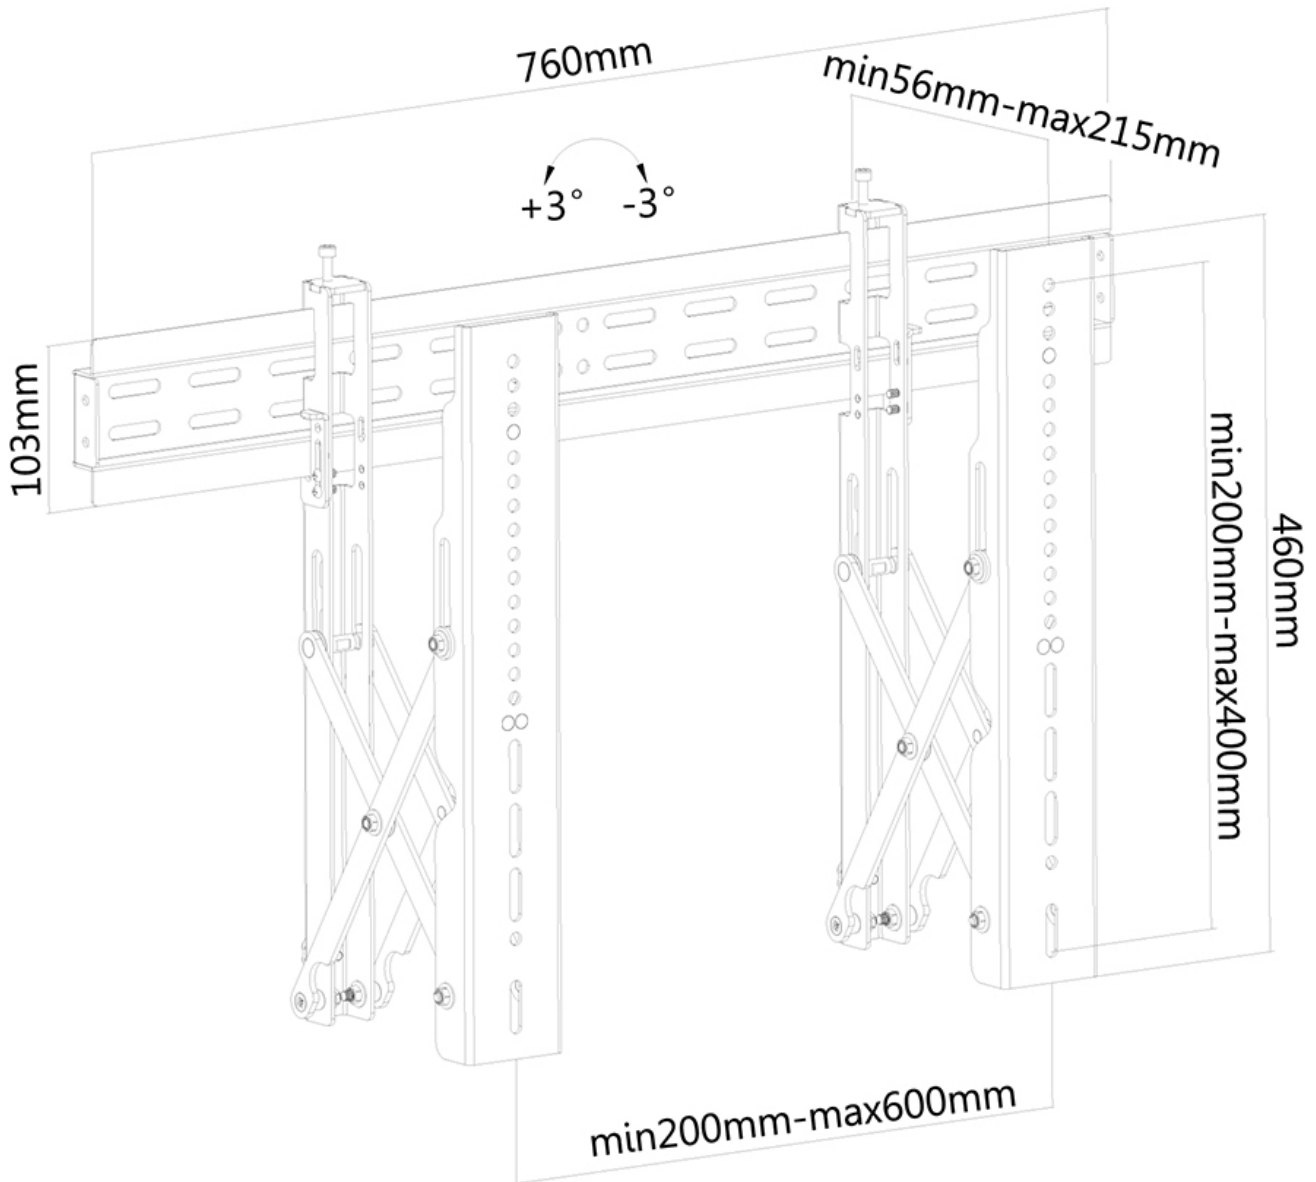

LED-VW1000BLACK

NEOMOUNTS VIDEO WALL MOUNT

Neomounts