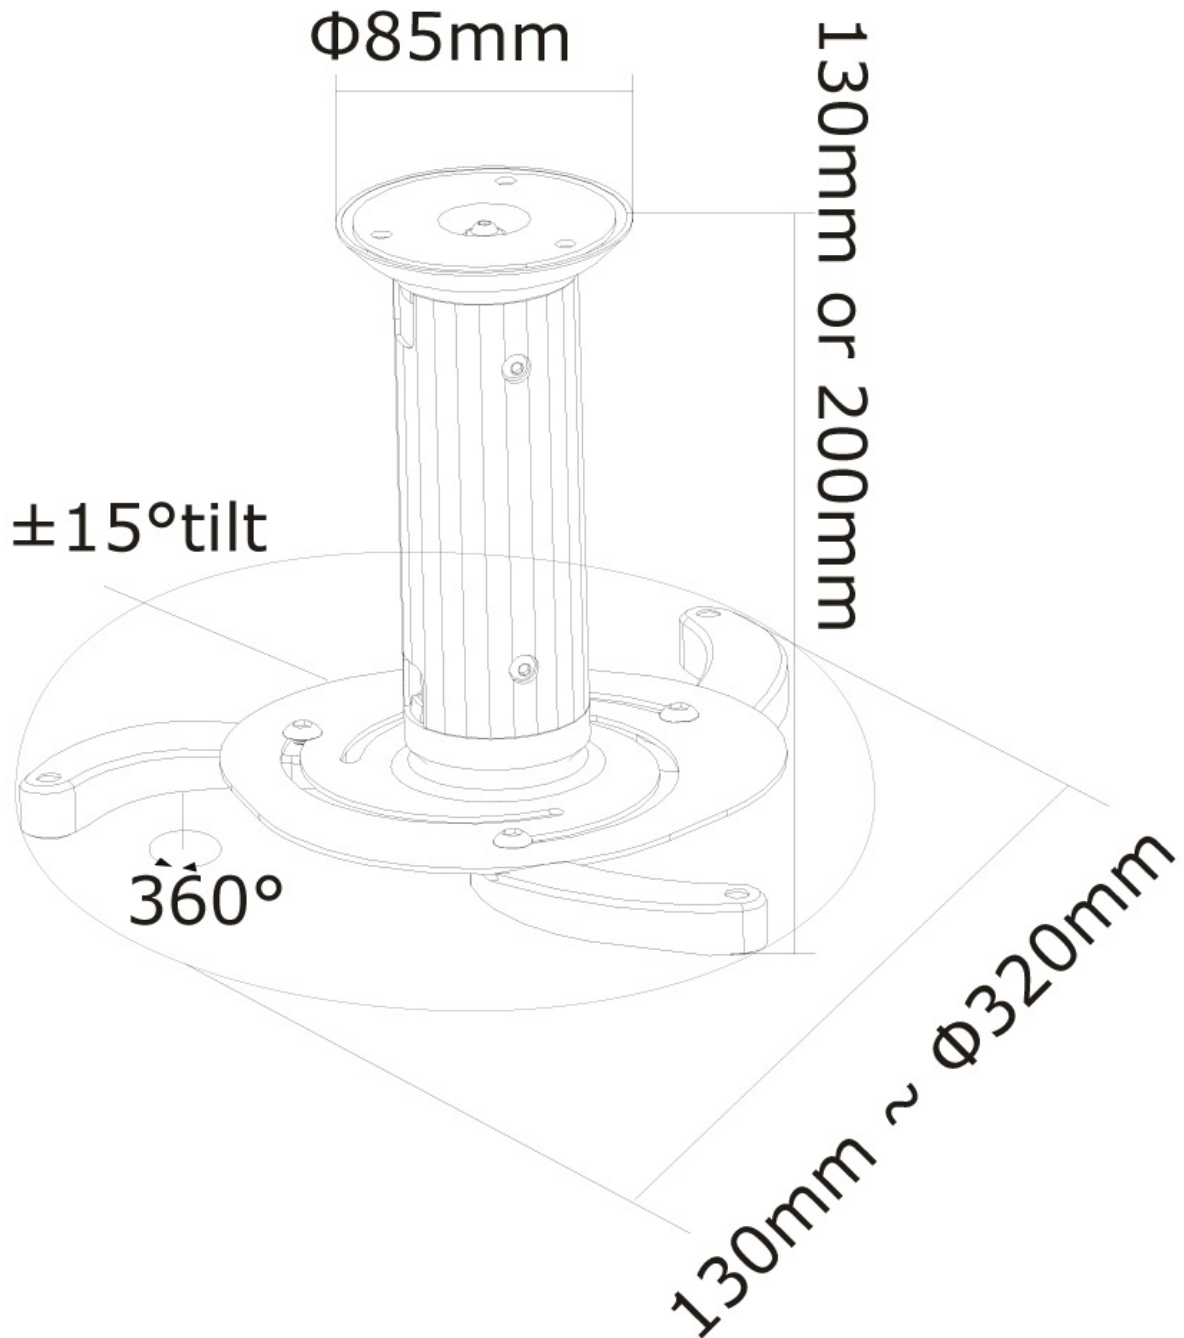

BEAMER-C80WHITE

NEOMOUNTS BEAMER-C80WHITE BEAMER
CEILING MOUNT - H 13-20 CM - FULL MOTION

Neomounts