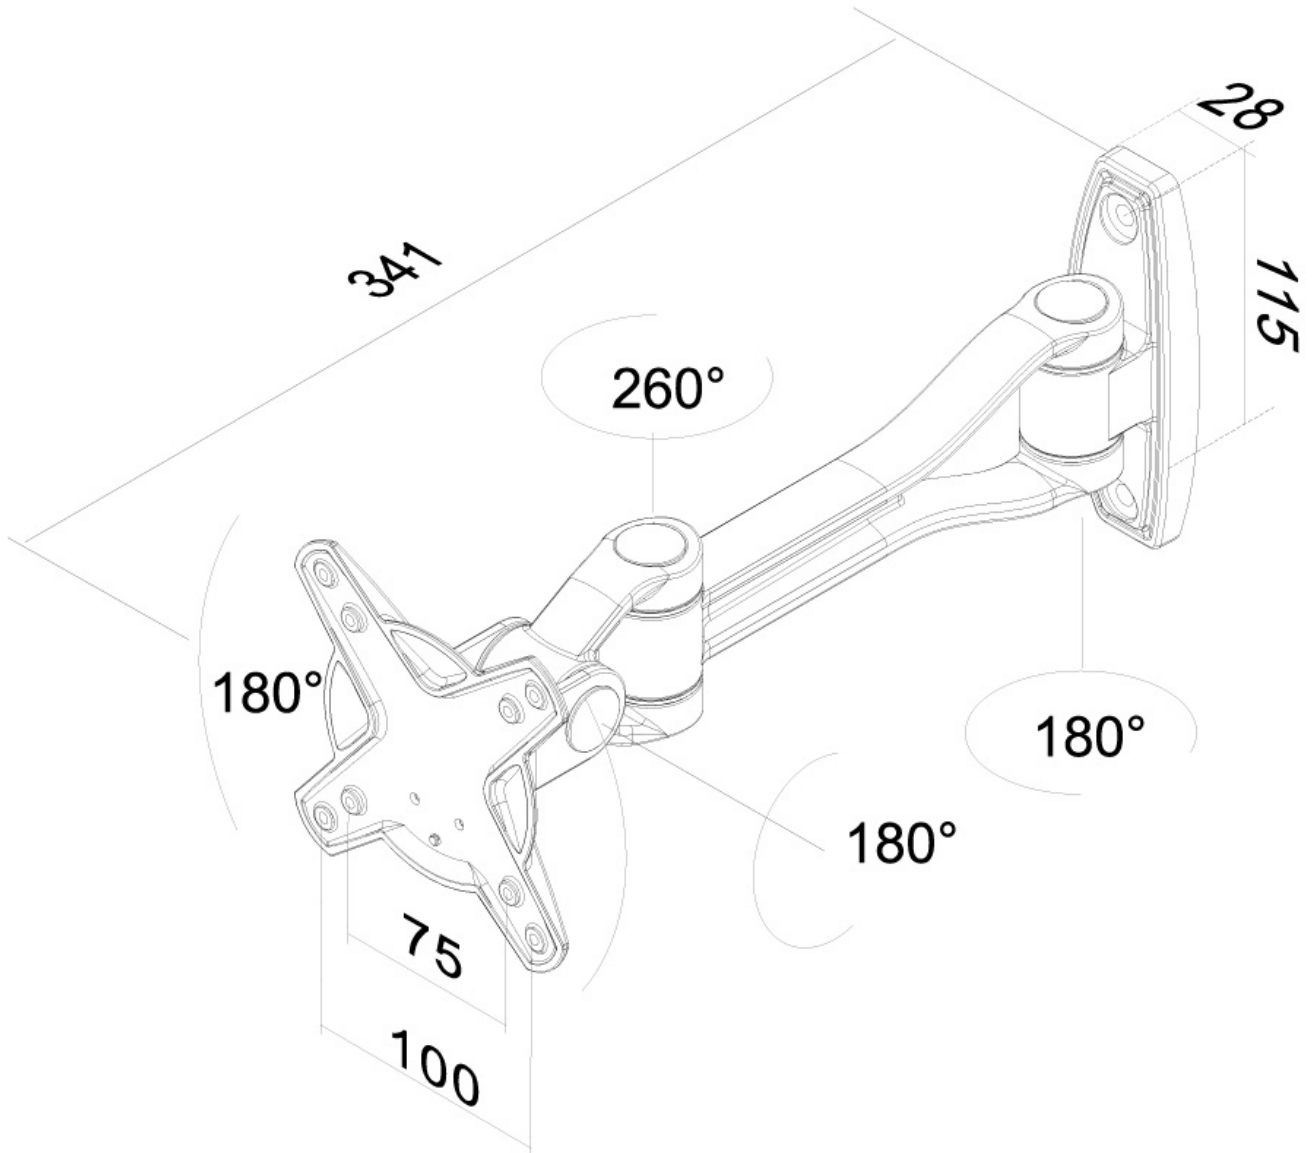

FPMA-W1020

NEOMOUNTS TV WALL MOUNT

Neomounts

Measuring unit: mm