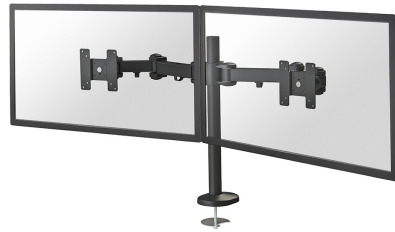

FPMA-D960DG

NEOMOUNTS MONITOR ARM DESK MOUNT

SPECIFICATIONS

GENERAL

Min. screen size*	10 inch
Max. screen size*	27 inch
Min. weight	0 kg (per screen)
Max. weight	8 kg (per screen)
Screens	2
VESA minimum	75x75 mm
VESA maximum	100x100 mm
Desk mount	Grommet

Neomounts

Neomounts

Neomounts full motion dual Monitor Arm Desk Mount (grommet) for two 10-27" monitor screens, height adjustable - Black

The Neomounts desk mount, model FPMA-D960DG is a tilt-, swivel and rotatable desk mount for 2 flat screens up to 27". This mount is a great choice for space saving placement on desks using a grommet mount.

Neomounts versatile tilt (180°), rotate (360°) and swivel (180°) technology allows the mount to change to any viewing angle to fully benefit from the capabilities of the flat screen. The mount is manually height adjustable from 0 to 45 centimetres. Depth adjustable from 10 to 43 centimetres. An innovative cable management conceals and routes cables from mount to flat screen. Hide your cables to keep the workplace nice and tidy.

Neomounts FPMA-D960DG has three pivot points and is suitable for screens up to 27" (69 cm). The weight capacity of this product is 8 kg each screen. The desk mount is suitable for screens that meet VESA hole pattern 75x75 or 100x100mm. Different hole patterns can be covered using Neomounts VESA adapter plates.