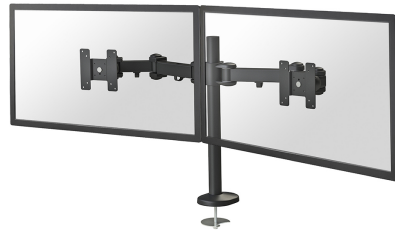

FPMA-D960DG

NEOMOUNTS DESK MONITOR ARM

SPECIFICATIONS

GENERAL

Min. screen size*	10 inch
Max. screen size*	27 inch
Min. weight	0 kg (per screen)
Max. weight	8 kg (per screen)
Screens	2
VESA minimum	75x75 mm
VESA maximum	100x100 mm
Desk mount	Grommet

FUNCTIONALITY

Type	Tilt Rotate Swivel Full motion
Height adjustment	0-45 cm
Depth adjustment	10-43 cm
Tilt (degrees)	180°
Swivel (degrees)	180°
Rotate (degrees)	360°
Adjustment type	Manual

INFORMATION

Color	Black
Main material	Steel
Warranty	5 year
EAN code	8717371444440

*Please note: The inch sizes stated are just an indication, combined with the weight and VESA sizes. The maximum weight and VESA size are absolute restrictions for the products and should not be exceeded.

Neomounts