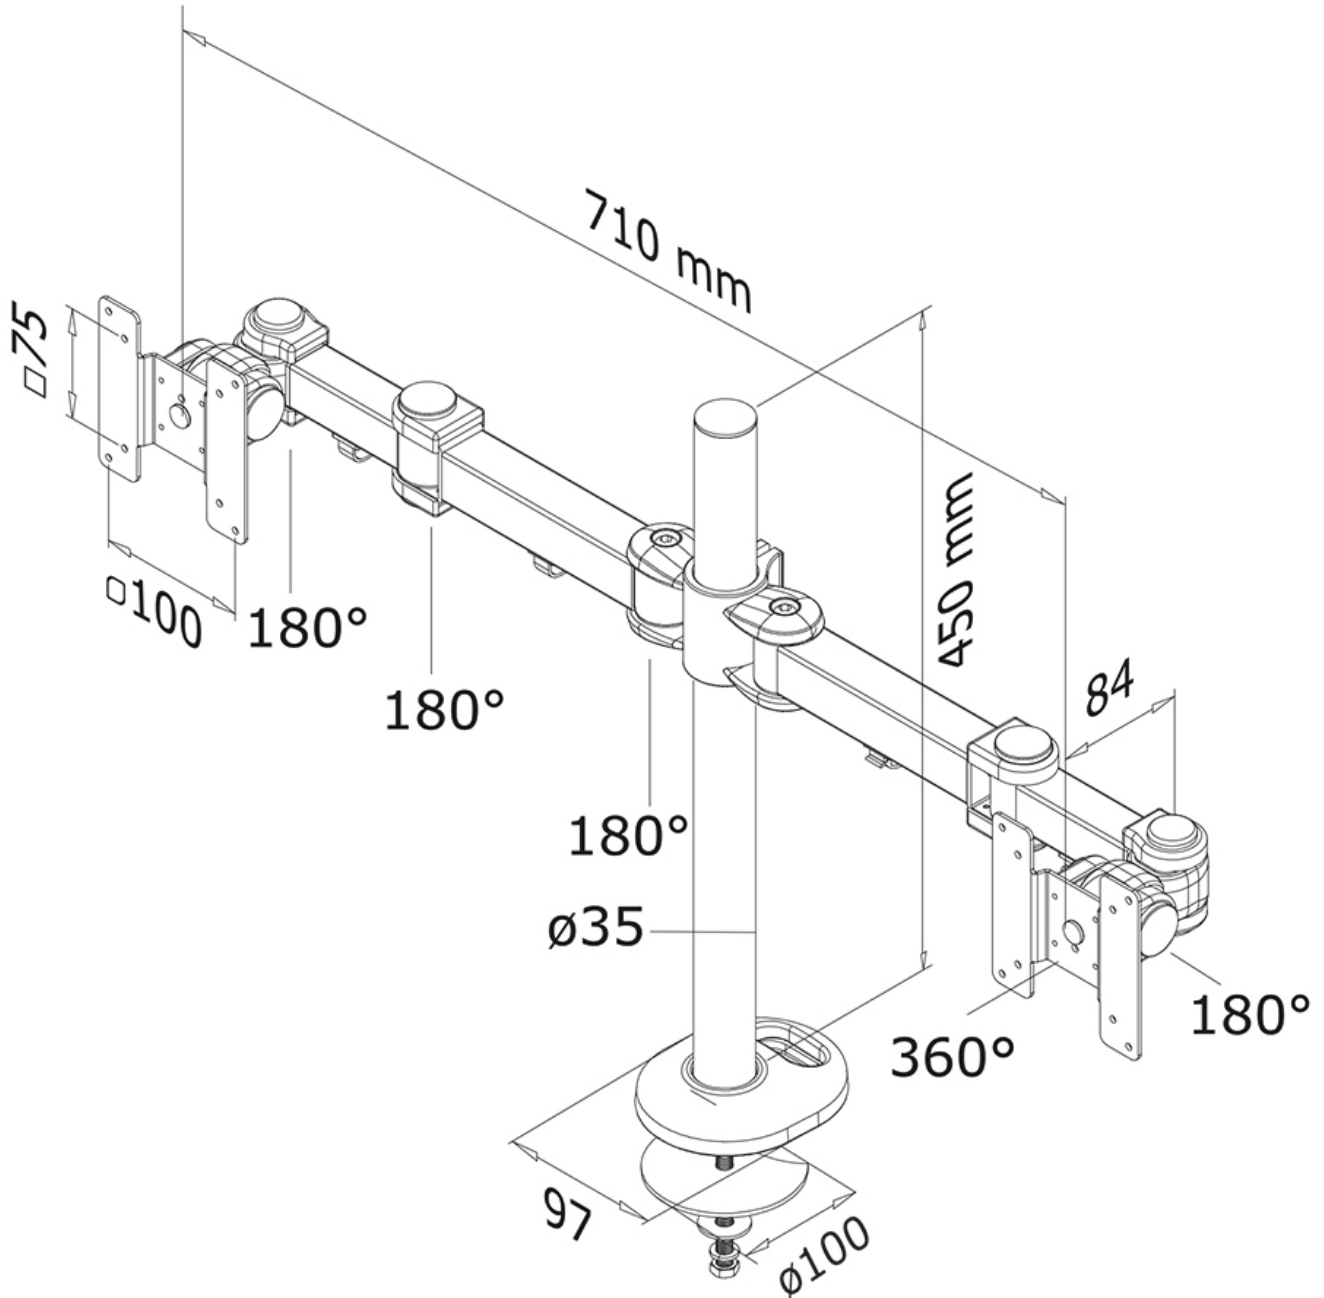

FPMA-D960DG

NEOMOUNTS DESK MONITOR ARM

Neomounts

Measuring unit: mm