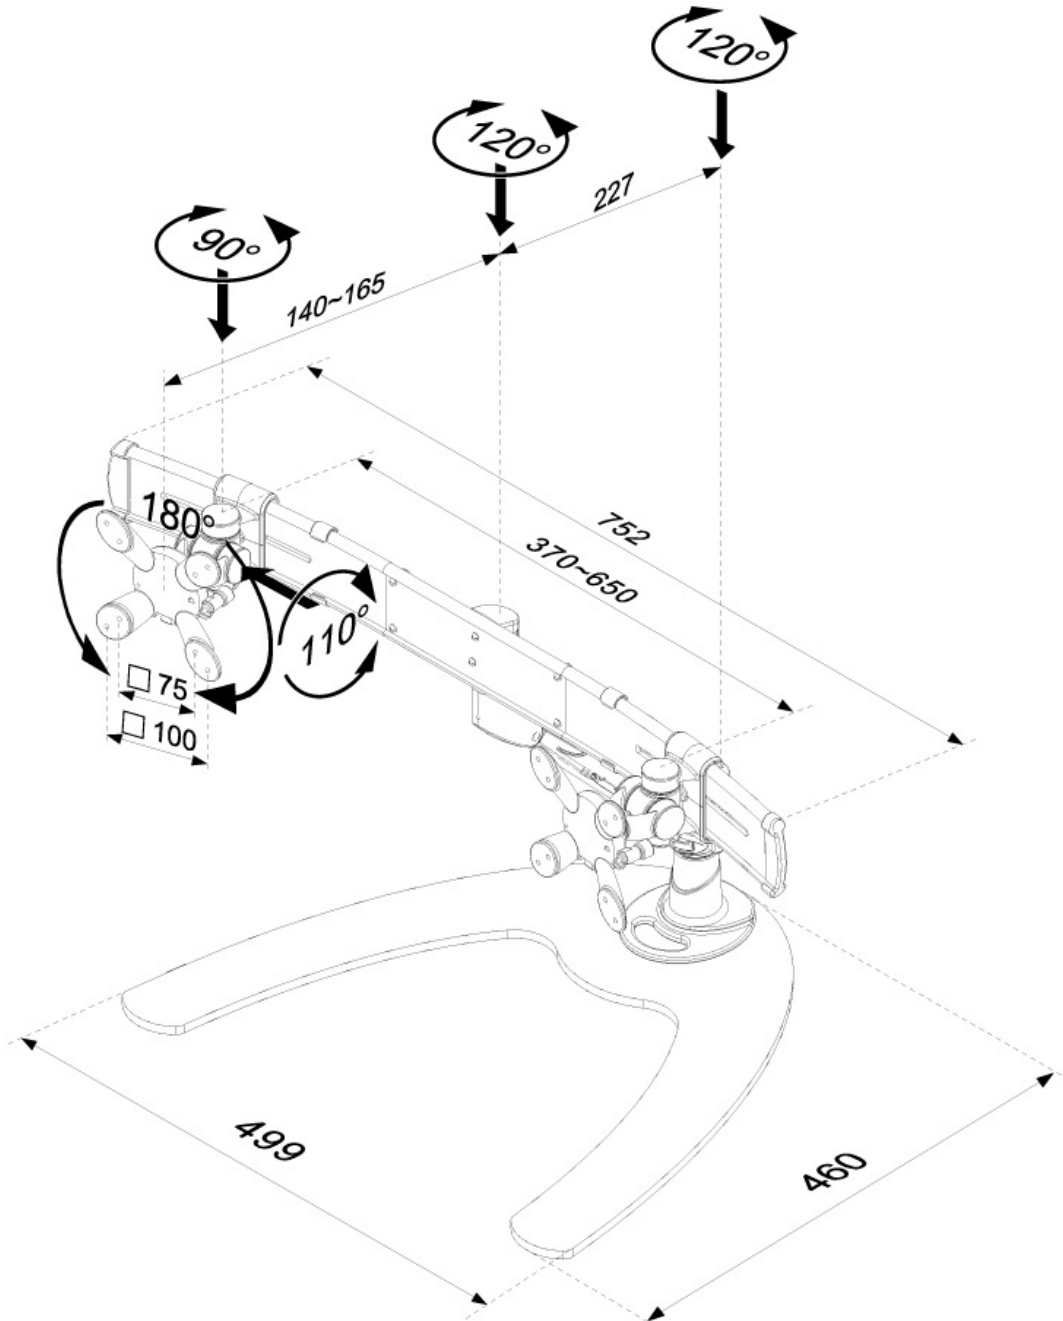

FPMA-D940DD

NEOMOUNTS MONITOR DESK MOUNT

Neomounts

Measuring unit: mm