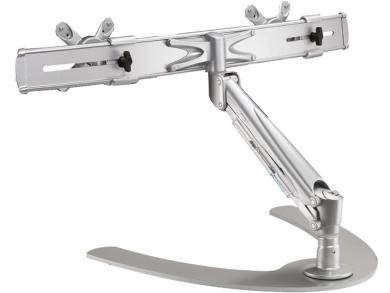

Neomounts

Neomounts full motion dual desk stand for two 10-24" monitor screens, height adjustable (gas spring) - Silver

The Neomounts desk mount, model FPMA-D940DD is a tilt-, swivel and rotatable desk mount for 2 flat screens up to 24". This mount is a great choice for space saving placement on desks using a desk stand.

Neomounts versatile tilt (60°), rotate (180°) and swivel (120°) technology allows the mount to change to any viewing angle to fully benefit from the capabilities of the flat screen. The mount is easily height adjustable from 0 to 42 centimetres using a gas spring. Depth adjustable from 0 to 48 centimetres. An innovative cable management conceals and routes cables from mount to flat screen. Hide your cables to keep the workplace nice and tidy.

Neomounts FPMA-D940DD has three pivot points and is suitable for screens up to 24" (61 cm). The weight capacity of this product is 4-7,5 kg each screen. The desk mount is suitable for screens that meet VESA hole pattern 75x75 or 100x100mm. Different hole patterns can be covered using Neomounts VESA adapter plates.

By using an ergonomic mount neck- and back complaints can be avoided. Ideal for use in offices and on counters or in a reception area.

All installation material is included with the product.