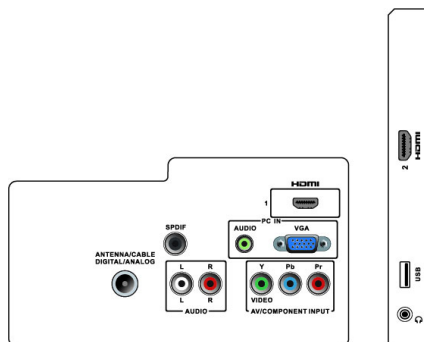

- Vivid, Eco, Personal
- SmartSound: Movie, Music, Personal, Standard, Theatre, Voice
- Teletext: CC & Child lock, EPG

Stand

- Tilt: 0/+15 degree

Tuner/Reception/Transmission

- Aerial Input: 75 ohm coaxial, F-type
- TV system: PAL M, PAL N, NTSC
- Video Playback: NTSC, PAL
- Tuner Display: PLL
- Digital TV: ISDB-Tb, SBTVD-T
- MPEG-2, MPEG-4 support
- Tuner bands: Hyperband, UHF, VHF

Connectivity

- Ext @ side: HDMI (1.4a) x 1, Headphone, USB x 1 (JPG/MP3)
- Ext @ rear: D-sub x 1, HDMI (1.4a) x 1, PC audio in x 1, SPDIF out x 1 (RCA), Tuner x 1, YPbPrx1+L/R inputx1 (CVBS on Y)

Power

- On mode: 60W (typ.)
- Off mode: 1W (typ.)
- Standby mode: 1W (typ.)
- Ambient temperature: 5 °C to 40 °C
- Mains power: 100-240V, 50/60Hz

Dimensions

- Packaging in mm (WxHxD): 612 x 468 x 117 mm
- Product with stand (mm): 573 x 410 x 174 mm
- Product without stand (mm): 573 x 370 x 39 mm

Weight

- Product with packaging (kg): 4.83 kg
- Product with stand (kg): 3.56 kg
- Product without stand (kg): 3.32 kg

Accessories

- Included accessories: Power cord, Remote Control (with battery), Quick start guide, User Manual, VGA cable

Issue date 2017-07-07

Version: 2.1.2

12 NC: 8670 000 85433
EAN: 87 12581 62762 1

© 2017 Koninklijke Philips N.V.
All Rights reserved.

Specifications are subject to change without notice.
Trademarks are the property of Koninklijke Philips N.V.
or their respective owners.

www.philips.com