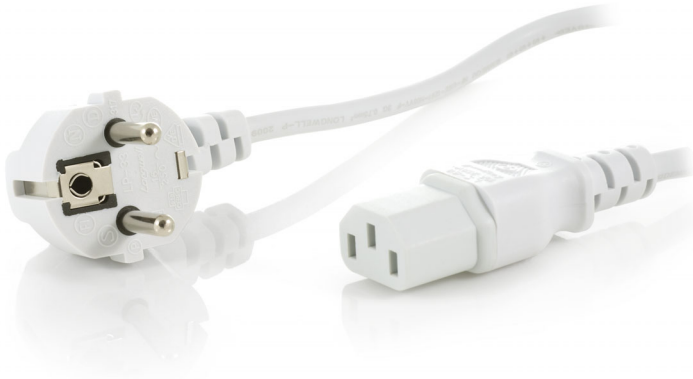

Philips ISIS
Power cord for steriliser

SCF915

To connect your steriliser to the mains

Find matching products on the specifications tab

This power cord allows you to power your steriliser from the mains current. Contains a European plug

Ease of using Philips spare parts

- Easily renew your product with original Philips parts

PHILIPS

Specifications

Replaceable part

- Fits product types: SCF274/01, SCF274/02,

SCF276/01, SCF276/02

Highlights