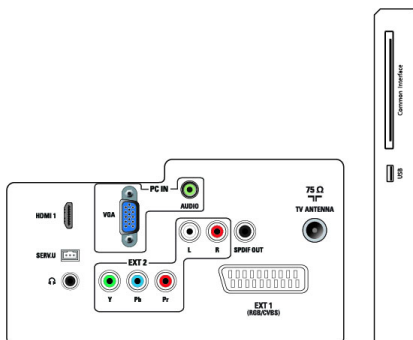

Ukraine

- Other convenience: VESA mount (100x100mm)
- Screen Format Adjustments: Auto (WSS), Movie expand 14:9, Movie expand 16:9, Widescreen, Super Zoom, Subtitle Zoom, 4:3
- SmartPicture: Cinema, Custom, Energy saving, Game, Natural, Photo, Standard, Vivid
- SmartSound: Cinema, Drama, Game, News, Personal, Sports, Standard
- Teletext: 1000 page Smart Text

Stand

- Tilt: 0/+15 degree

Tuner/Reception/Transmission

- Aerial Input: 75 ohm coaxial (IEC75)
- TV system: PAL I, PAL B/G, PAL D/K, SECAM B/G, SECAM D/K, SECAM L/L'
- Video Playback: NTSC, PAL, SECAM
- Tuner Display: PLL
- CI/CI+: yes (Burn CI+ key in set)
- Digital TV: DVB-C, DVB-T
- MHEG-5 v1.06
- MPEG-2, MPEG-4 support
- Tuner bands: Hyperband, S-Channel, UHF, VHF

Connectivity

- Ext @ side: CI+, USB x 1 (JPG/MP3)
- Ext @ rear: D-sub x 1, HDMI (1.4a) x 1, Headphone x 1, PC audio in x 1, Scart x 1, SPDIF out x 1 (RCA), Tuner x 1, YPbPr x 1 + L/R input x 1

Power

- On mode: 25.6W (typ.) / 34W (max)
- Off mode: 0.3W (typ.)
- Standby mode: 0.3W (typ.)
- Ambient temperature: 5 °C to 40 °C
- Mains power: 100-240V, 50/60Hz

Dimensions

- Packaging in mm (WxHxD): 567 x 446 x 116 mm
- Product with stand (mm): 529 x 384 x 174 mm
- Product without stand (mm): 529 x 345 x 38 mm

Weight

- Product with packaging (kg): 4.37 kg
- Product with stand (kg): 3.24 kg
- Product without stand (kg): 3.0 kg

Issue date 2017-07-07

Version: 1.1.2

12 NC: 8670 000 84777
EAN: 87 12581 62593 1

© 2017 Koninklijke Philips N.V.
All Rights reserved.

Specifications are subject to change without notice.
Trademarks are the property of Koninklijke Philips N.V.
or their respective owners.

www.philips.com