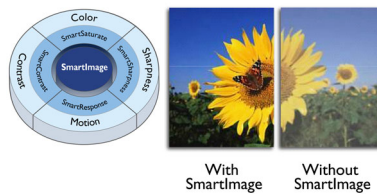

## Digital TV tuner

A digital television tuner built into a monitor to receive and display high quality TV signals from various sources.

## Full HD LCD display 1920x1080p

The Full HD screen has the widescreen resolution of 1920 x 1080p. This is the highest resolution of HD sources for the best possible picture quality. It is fully future proof as it supports 1080p signals from all sources, including the most recent like Blu-ray and advanced HD game consoles. The signal processing is extensively upgraded to support this much higher signal quality and resolution. It produces brilliant flicker-free progressive scan pictures with superb brightness and colors.

## SmartContrast ratio 2000000:1

You want the LCD flat display with the highest contrast and most vibrant images. Philips

advanced video processing combined with unique extreme dimming and backlight boosting technology results in vibrant images. SmartContrast will increase the contrast with excellent blacklevel and accurate rendition of dark shades and colors. It gives a bright, lifelike picture with high contrast and vibrant colors.

## SmartPicture

SmartPicture is an exclusive leading edge Philips technology that analyzes the content displayed on your screen and gives you optimized display performance. This user friendly interface allows you to select various modes like Office, Image, Entertainment, Economy etc., to fit the application in use. Based on the selection, SmartPicture dynamically optimizes the contrast, color saturation and sharpness of images and videos for ultimate display performance. The Economy mode option offers you major power savings. All in real time with the press of a single button!