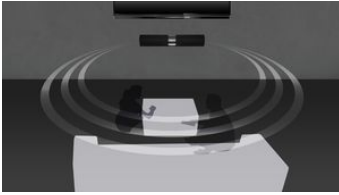

SoundBar

Features

Virtual Surround Sound

Philips Virtual Surround Sound produces rich and immersive surround sound from a less than five-speaker system. Highly advanced spatial algorithms faithfully replicate the sonic characteristics that occur in an ideal 5.1-channel environment. Any high quality stereo source is transformed into true-to-life, multi-channel surround sound. No need to purchase extra speakers, wires or speaker stands to appreciate room-filling sound.