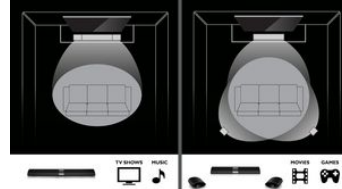

Surround on Demand

Submerge your senses in superb surround sound whenever you want it. Simply detach the wireless surround speakers from the main Soundbar unit and place them at the rear of the room to get the full 5.1 surround sound experience with your games and films. When the action is over, reattach the speakers to use your stylish Soundbar for music and TV shows. Using proprietary wireless audio technology and with surround speakers that operate on a unique frequency, there is no network interference. The result is a completely wireless surround system with perfect audio quality for both music and films