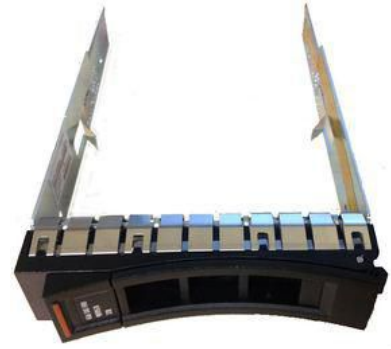

MPN: KIT165

3.5" HotSwap Tray SATA/SAS for IBM/Lenovo System

Looking for a solution that will slide right into your exciting setup?

CoreParts offers a wide range of Storage KITS for your setup, that match the performance of your original setup for consumer or industrial use. All manufactured by high-end, certified and trusted suppliers.

- High Quality
- Tested and certified
- Matching Performance
- Reliable with 12 month Warranty

Specifications

Features	Compatible products	IBM/Lenovo System X3300 M4, X3500 M4, X3530 M4, x3550 M4, x3630 M4, x3650 M4
	HDD interface	Serial ATA, Serial Attached SCSI (SAS)
	Number of HDDs supported	1
	Product colour	Black
	Size (imperial)	3,5 "
Vendor information	Brand Name	CoreParts
	Warranty	1 Year(s)