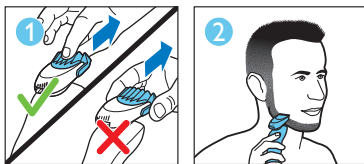

Styling without beard comb / Dar estilo sin un peine-guía para barba

TIPS

Styling Ideas / Ideas de estilos

Manufactured for: Philips Consumer Lifestyle,
A Division of Philips Electronics North America Corp.,
P.O. Box 10313, Stamford, CT 06904
For assistance call 1-800-243-3050 or visit our website:
www.philips.com/support
Specifications are subject to change without notice.
©2014 Koninklijke Philips N.V.
All rights reserved.
4222.002.5382.3