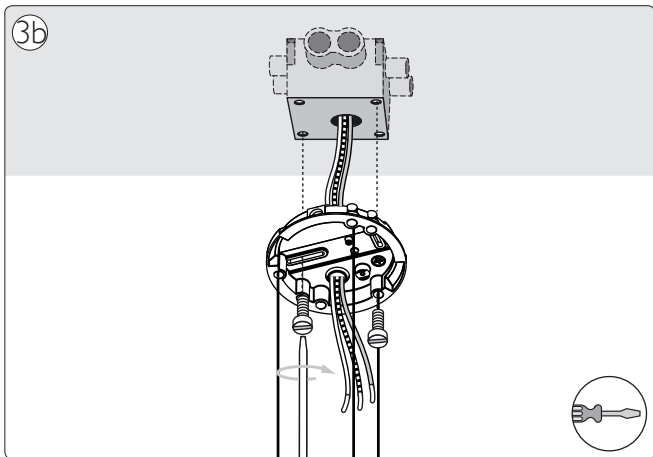

A

B

3 x Luxeon Rebel
Powered

9

Philips Lighting Contact Centre
Int. Business Reply Service
I.B.R.S. / C.C.R.I. Numéro 10461
5600 VB Eindhoven
Pays-Bas / The Netherlands

www.philips.com/homelighting
☎ +800 7445 4775