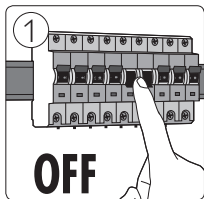

A

B

3 x Luxeon Rebel
Powered

9

Philips Lighting Contact Centre
Int. Business Reply Service
I.B.R.S. / C.C.R.I. Numéro 10461
5600 VB Eindhoven
Pays-Bas / The Netherlands

www.philips.com/homelighting
☎ +800 7445 4775