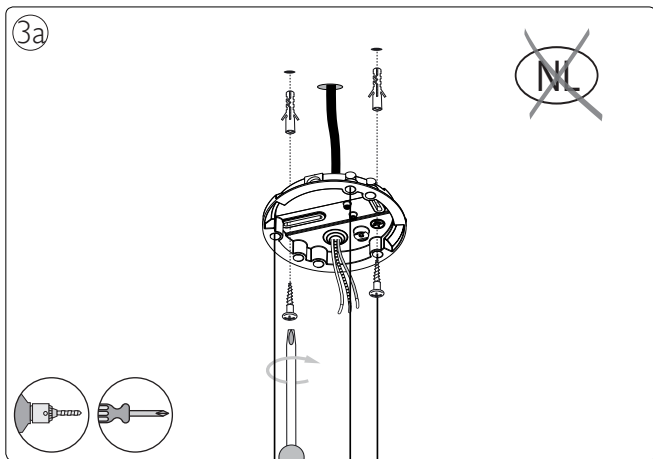

A

B

3 x Luxeon Rebel
Powered

9

Philips Lighting Contact Centre
Int. Business Reply Service
I.B.R.S. / C.C.R.I. Numéro 10461
5600 VB Eindhoven
Pays-Bas / The Netherlands

www.philips.com/homelighting
☎ +800 7445 4775