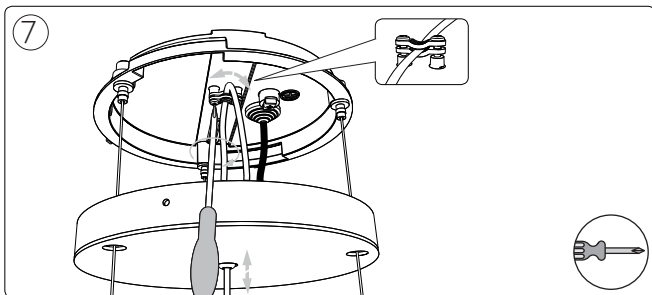

A

B

3 x Luxeon Rebel
Powered

9

Philips Lighting Contact Centre
Int. Business Reply Service
I.B.R.S. / C.C.R.I. Numéro 10461
5600 VB Eindhoven
Pays-Bas / The Netherlands

www.philips.com/homelighting
☎ +800 7445 4775