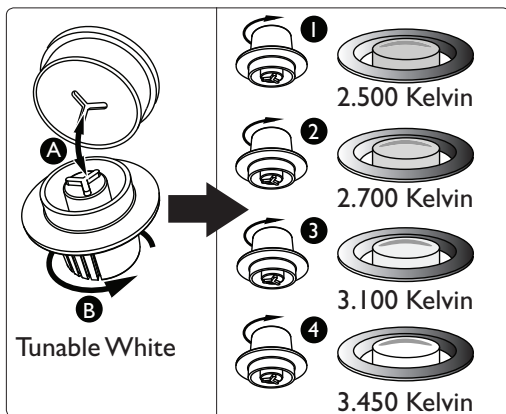

A

B

3 x Luxeon Rebel
Powered

9

Philips Lighting Contact Centre
Int. Business Reply Service
I.B.R.S. / C.C.R.I. Numéro 10461
5600 VB Eindhoven
Pays-Bas / The Netherlands

www.philips.com/homelighting
☎ +800 7445 4775