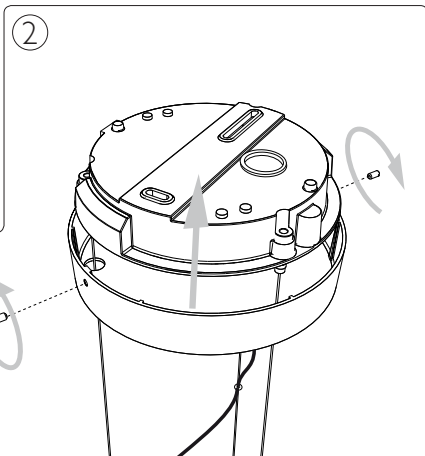

A

B

3 x Luxeon Rebel
Powered

9

Philips Lighting Contact Centre
Int. Business Reply Service
I.B.R.S. / C.C.R.I. Numéro 10461
5600 VB Eindhoven
Pays-Bas / The Netherlands

www.philips.com/homelighting
☎ +800 7445 4775