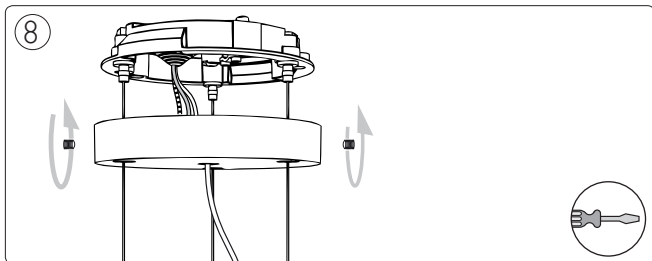

A

B

3 x Luxeon Rebel
Powered

9

Philips Lighting Contact Centre
Int. Business Reply Service
I.B.R.S. / C.C.R.I. Numéro 10461
5600 VB Eindhoven
Pays-Bas / The Netherlands

www.philips.com/homelighting
☎ +800 7445 4775