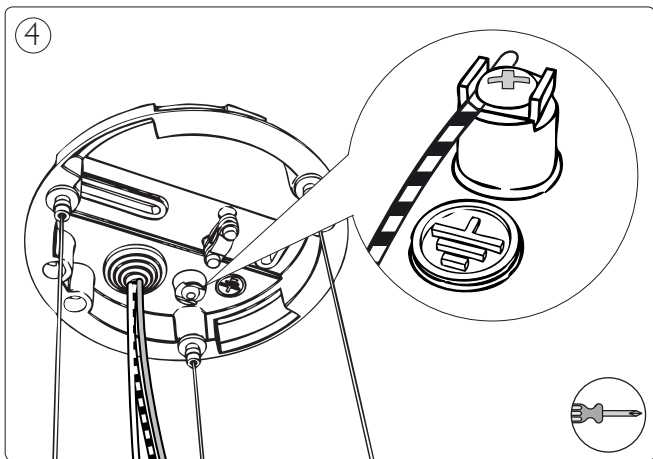

A

B

3 x Luxeon Rebel
Powered

9

Philips Lighting Contact Centre
Int. Business Reply Service
I.B.R.S. / C.C.R.I. Numéro 10461
5600 VB Eindhoven
Pays-Bas / The Netherlands

www.philips.com/homelighting
☎ +800 7445 4775