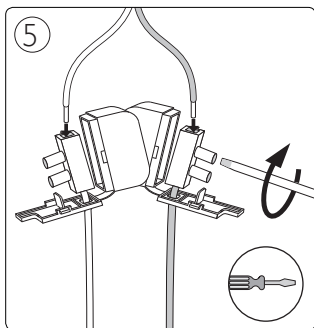

A

B

3 x Luxeon Rebel
Powered

9

Philips Lighting Contact Centre
Int. Business Reply Service
I.B.R.S. / C.C.R.I. Numéro 10461
5600 VB Eindhoven
Pays-Bas / The Netherlands

www.philips.com/homelighting
☎ +800 7445 4775