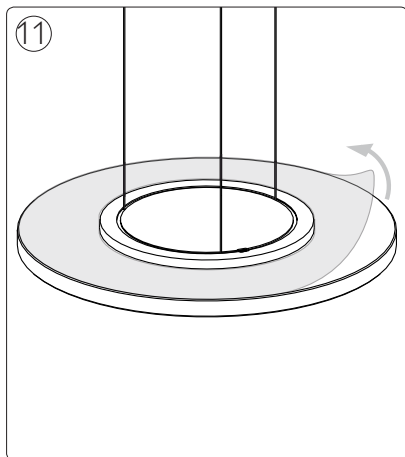

A

B

3 x Luxeon Rebel
Powered

9

Philips Lighting Contact Centre
Int. Business Reply Service
I.B.R.S. / C.C.R.I. Numéro 10461
5600 VB Eindhoven
Pays-Bas / The Netherlands

www.philips.com/homelighting
☎ +800 7445 4775