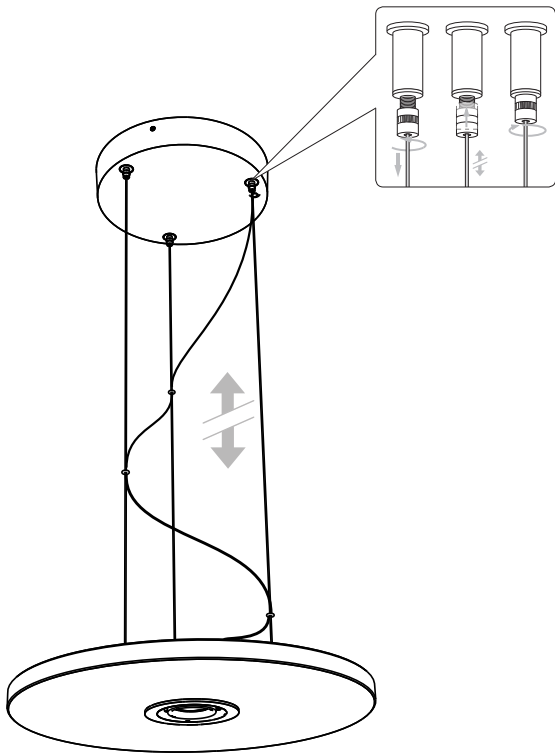

A

B

3 x Luxeon Rebel
Powered

9

Philips Lighting Contact Centre
Int. Business Reply Service
I.B.R.S. / C.C.R.I. Numéro 10461
5600 VB Eindhoven
Pays-Bas / The Netherlands

www.philips.com/homelighting
☎ +800 7445 4775