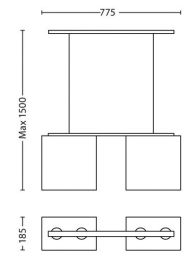

Decorate your home with light

Inspired by creative forms and interior trends, each lighting fixture is a beautiful object of design. There's a wide range of designs to choose from, full of inspiring ideas for decorating and lighting your home.

Fit the lighting you really want

- Expressive and elegant forms, premium materials
- Multiple applications and finishes to suit your taste

Beautiful energy-saving warm white light

- Diffused warm white light
- Philips bulb(s) included

Special characteristics

- Adjustable height at installation

Sustainable light solutions

- Ultra long bulb life
- Energy saving