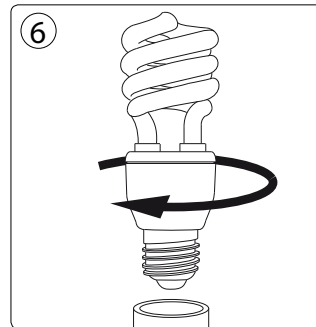

# PHILIPS

3

4

5

6

Philips Lighting Contact Centre  
Int. Business Reply Service  
I.B.R.S. / C.C.R.I. Numéro 10461  
5600 VB Eindhoven  
Pays-Bas / The Netherlands

[www.philips.com/homelighting](http://www.philips.com/homelighting)  
☎ +800 7445 4775