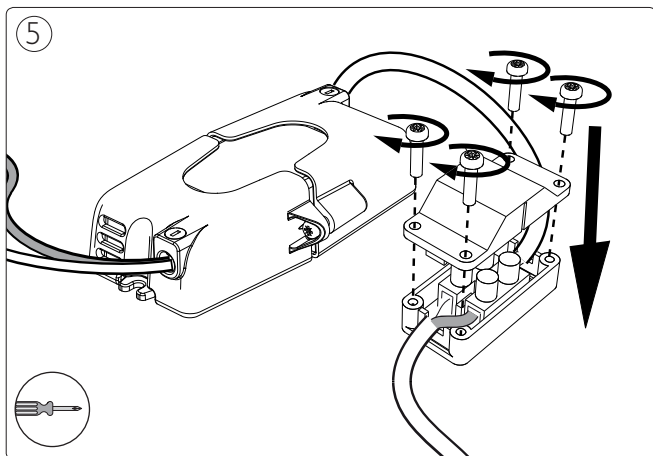

9 x Luxeon Rebel
Powered

Ø 85mm

8

Philips Lighting Contact Centre
Int. Business Reply Service
I.B.R.S. / C.C.R.I. Numéro 10461
5600VB Eindhoven
Pays-Bas / The Netherlands

www.philips.com/homelighting
☎ +800 7445 4775