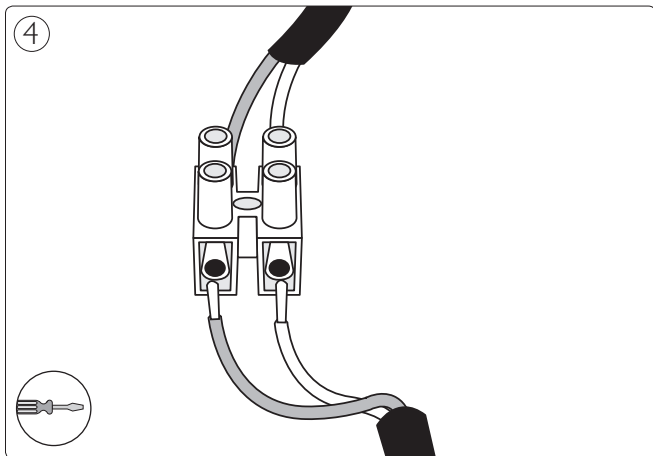

9 x Luxeon Rebel
Powered

Ø 85mm

8

Philips Lighting Contact Centre
Int. Business Reply Service
I.B.R.S. / C.C.R.I. Numéro 10461
5600VB Eindhoven
Pays-Bas / The Netherlands

www.philips.com/homelighting
☎ +800 7445 4775