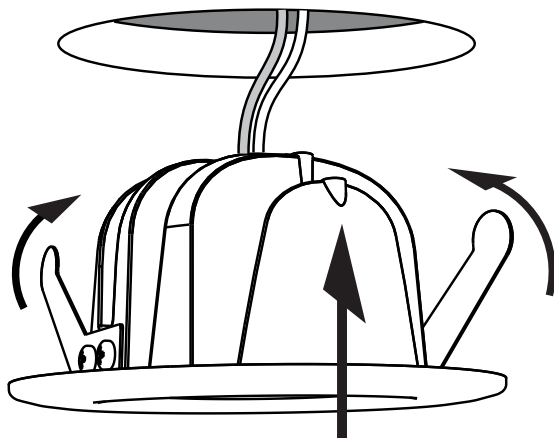

9 x Luxeon Rebel
Powered

Ø 85mm

8

Philips Lighting Contact Centre
Int. Business Reply Service
I.B.R.S. / C.C.R.I. Numéro 10461
5600VB Eindhoven
Pays-Bas / The Netherlands

www.philips.com/homelighting
☎ +800 7445 4775