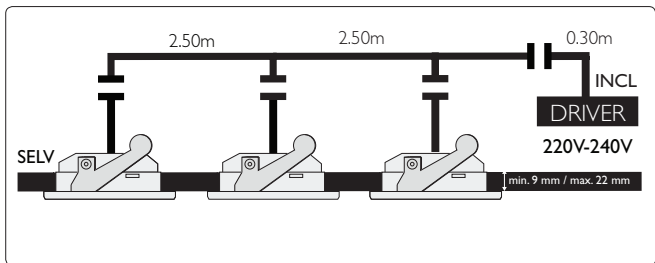

9 x Luxeon Rebel
Powered

Ø 85mm

8

Philips Lighting Contact Centre
Int. Business Reply Service
I.B.R.S. / C.C.R.I. Numéro 10461
5600VB Eindhoven
Pays-Bas / The Netherlands

www.philips.com/homelighting
☎ +800 7445 4775