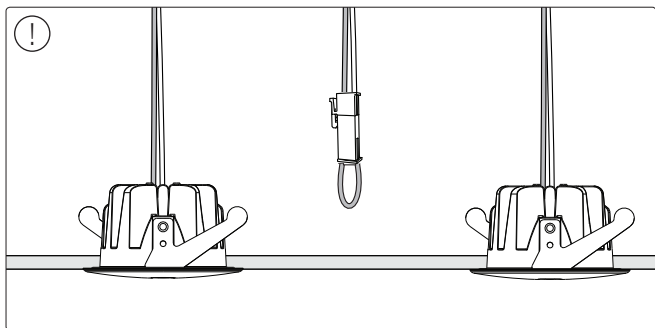

9 x Luxeon Rebel
Powered

Ø 85mm

8

Philips Lighting Contact Centre
Int. Business Reply Service
I.B.R.S. / C.C.R.I. Numéro 10461
5600VB Eindhoven
Pays-Bas / The Netherlands

www.philips.com/homelighting
☎ +800 7445 4775