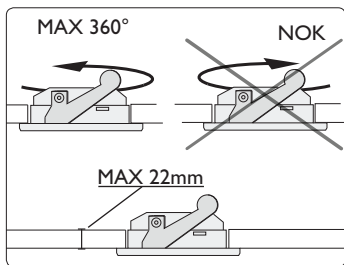

9 x Luxeon Rebel
Powered

Ø 85mm

8

Philips Lighting Contact Centre
Int. Business Reply Service
I.B.R.S. / C.C.R.I. Numéro 10461
5600VB Eindhoven
Pays-Bas / The Netherlands

www.philips.com/homelighting
☎ +800 7445 4775