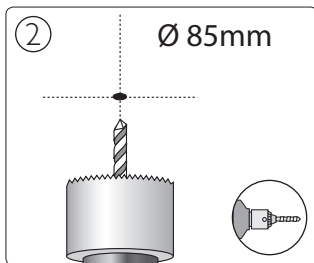

9 x Luxeon Rebel
Powered

Ø 85mm

8

Philips Lighting Contact Centre
Int. Business Reply Service
I.B.R.S. / C.C.R.I. Numéro 10461
5600VB Eindhoven
Pays-Bas / The Netherlands

www.philips.com/homelighting
☎ +800 7445 4775