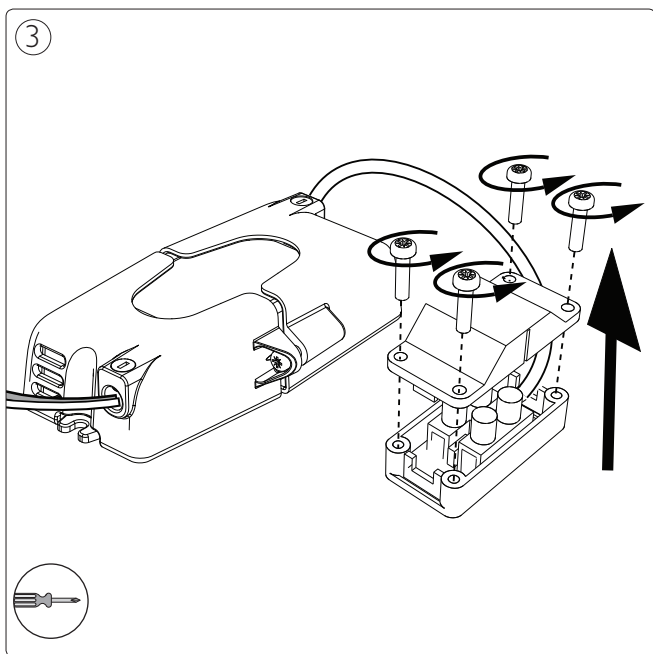

9 x Luxeon Rebel
Powered

Ø 85mm

8

Philips Lighting Contact Centre
Int. Business Reply Service
I.B.R.S. / C.C.R.I. Numéro 10461
5600VB Eindhoven
Pays-Bas / The Netherlands

www.philips.com/homelighting
☎ +800 7445 4775