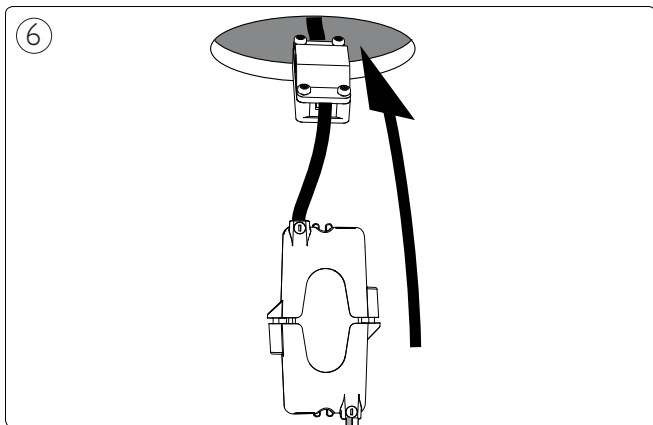

9 x Luxeon Rebel
Powered

Ø 85mm

8

Philips Lighting Contact Centre
Int. Business Reply Service
I.B.R.S. / C.C.R.I. Numéro 10461
5600VB Eindhoven
Pays-Bas / The Netherlands

www.philips.com/homelighting
☎ +800 7445 4775