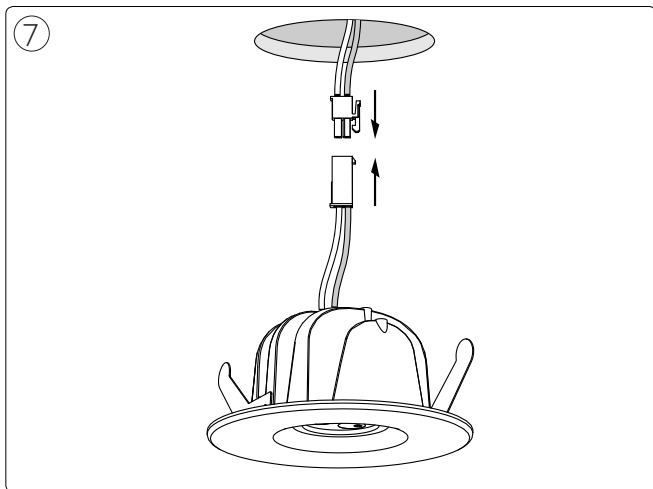

9 x Luxeon Rebel
Powered

Ø 85mm

8

Philips Lighting Contact Centre
Int. Business Reply Service
I.B.R.S. / C.C.R.I. Numéro 10461
5600VB Eindhoven
Pays-Bas / The Netherlands

www.philips.com/homelighting
☎ +800 7445 4775