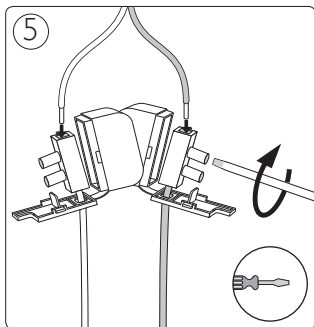

# PHILIPS

Incl.

3 x Luxeon Rebel  
Powered

Excl.

Philips Lighting Contact Centre  
Int. Business Reply Service  
I.B.R.S. / C.C.R.I. Numéro 10461  
5600 VB Eindhoven  
Pays-Bas / The Netherlands

[www.philips.com/homelighting](http://www.philips.com/homelighting)  
☎ +800 7445 4775