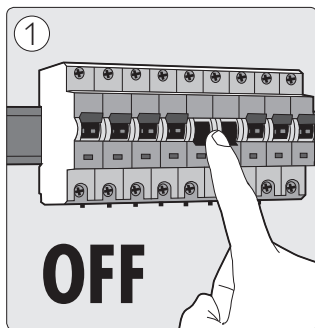

# PHILIPS

Incl.

3 x Luxeon Rebel  
Powered

Excl.

Philips Lighting Contact Centre  
Int. Business Reply Service  
I.B.R.S. / C.C.R.I. Numéro 10461  
5600 VB Eindhoven  
Pays-Bas / The Netherlands

[www.philips.com/homelighting](http://www.philips.com/homelighting)  
☎ +800 7445 4775