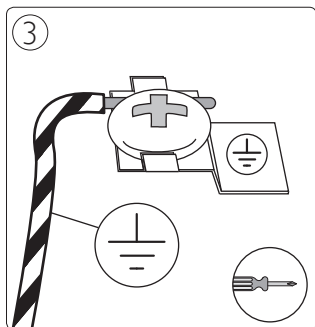

# PHILIPS

Incl.

3 x Luxeon Rebel  
Powered

Excl.

Philips Lighting Contact Centre  
Int. Business Reply Service  
I.B.R.S. / C.C.R.I. Numéro 10461  
5600 VB Eindhoven  
Pays-Bas / The Netherlands

[www.philips.com/homelighting](http://www.philips.com/homelighting)  
☎ +800 7445 4775