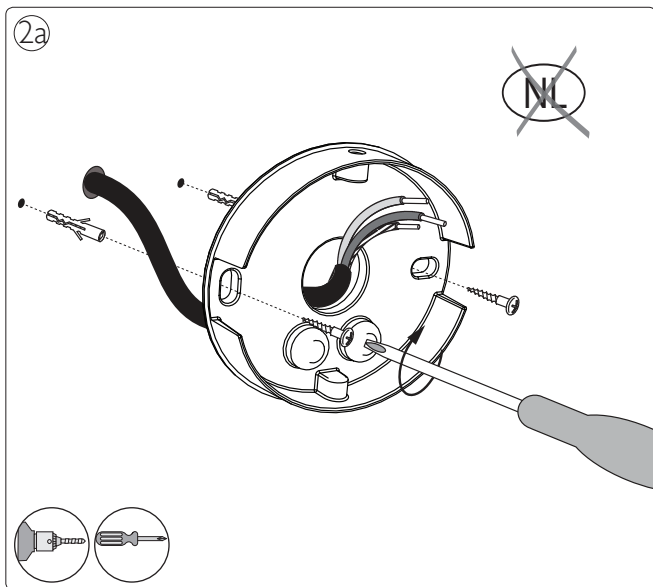

# PHILIPS

Incl.

3 x Luxeon Rebel  
Powered

Excl.

Philips Lighting Contact Centre  
Int. Business Reply Service  
I.B.R.S. / C.C.R.I. Numéro 10461  
5600 VB Eindhoven  
Pays-Bas / The Netherlands

[www.philips.com/homelighting](http://www.philips.com/homelighting)  
☎ +800 7445 4775