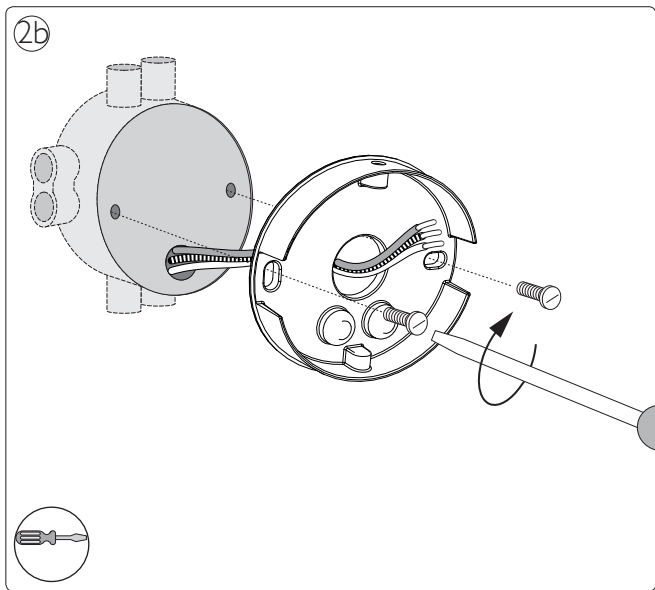

# PHILIPS

Incl.

3 x Luxeon Rebel  
Powered

Excl.

Philips Lighting Contact Centre  
Int. Business Reply Service  
I.B.R.S. / C.C.R.I. Numéro 10461  
5600 VB Eindhoven  
Pays-Bas / The Netherlands

[www.philips.com/homelighting](http://www.philips.com/homelighting)  
☎ +800 7445 4775