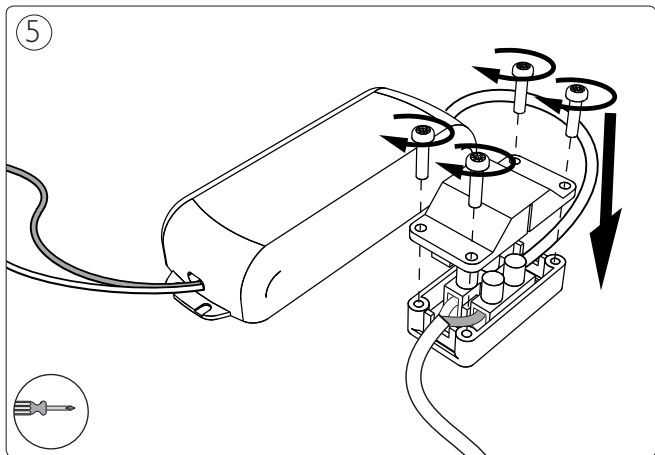

# PHILIPS

Incl.

3 x Luxeon Rebel  
Powered

Ø 70mm

8

Philips Lighting Contact Centre  
Int. Business Reply Service  
I.B.R.S. / C.C.R.I. Numéro 10461  
5600VB Eindhoven  
Pays-Bas / The Netherlands

[www.philips.com/homelighting](http://www.philips.com/homelighting)  
☎ +800 7445 4775