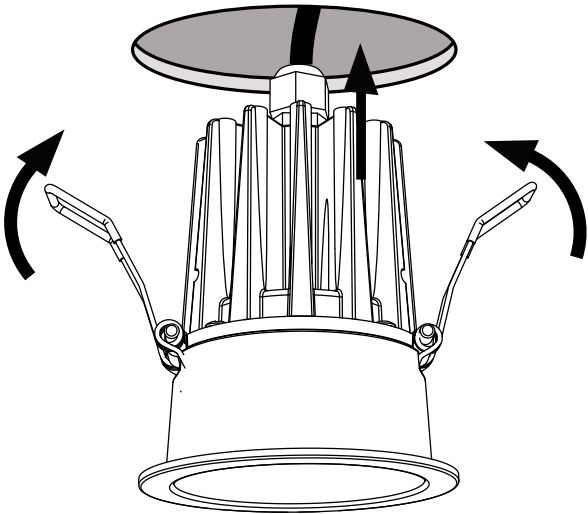

# PHILIPS

Incl.

3 x Luxeon Rebel  
Powered

Ø 70mm

8

Philips Lighting Contact Centre  
Int. Business Reply Service  
I.B.R.S. / C.C.R.I. Numéro 10461  
5600VB Eindhoven  
Pays-Bas / The Netherlands

[www.philips.com/homelighting](http://www.philips.com/homelighting)  
☎ +800 7445 4775