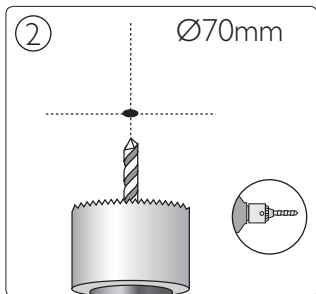

# PHILIPS

Incl.

3 x Luxeon Rebel  
Powered

Ø 70mm

8

Philips Lighting Contact Centre  
Int. Business Reply Service  
I.B.R.S. / C.C.R.I. Numéro 10461  
5600VB Eindhoven  
Pays-Bas / The Netherlands

[www.philips.com/homelighting](http://www.philips.com/homelighting)  
☎ +800 7445 4775