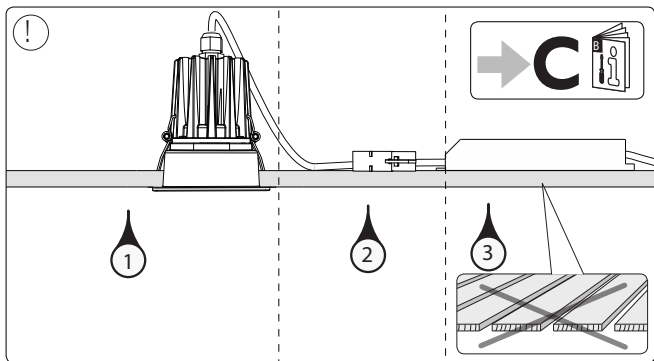

# PHILIPS

Incl.

3 x Luxeon Rebel  
Powered

Ø 70mm

8

Philips Lighting Contact Centre  
Int. Business Reply Service  
I.B.R.S. / C.C.R.I. Numéro 10461  
5600VB Eindhoven  
Pays-Bas / The Netherlands

[www.philips.com/homelighting](http://www.philips.com/homelighting)  
☎ +800 7445 4775