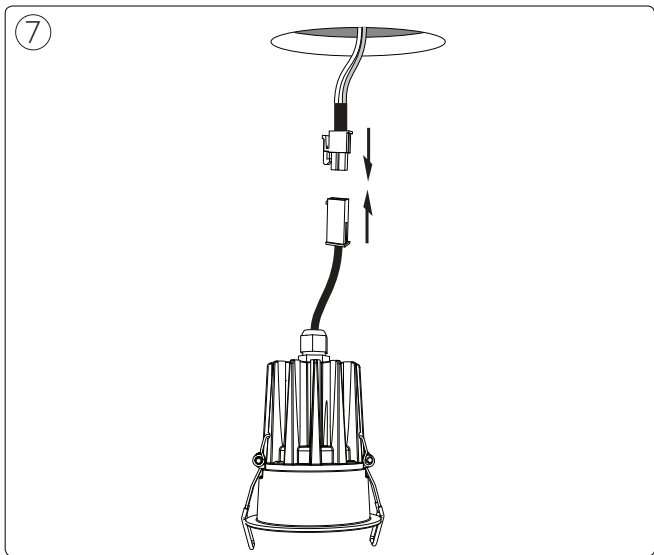

# PHILIPS

Incl.

3 x Luxeon Rebel  
Powered

Ø 70mm

8

Philips Lighting Contact Centre  
Int. Business Reply Service  
I.B.R.S. / C.C.R.I. Numéro 10461  
5600VB Eindhoven  
Pays-Bas / The Netherlands

[www.philips.com/homelighting](http://www.philips.com/homelighting)  
☎ +800 7445 4775