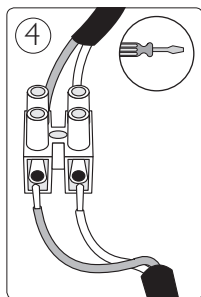

# PHILIPS

Incl.

3 x Luxeon Rebel  
Powered

Ø 70mm

8

Philips Lighting Contact Centre  
Int. Business Reply Service  
I.B.R.S. / C.C.R.I. Numéro 10461  
5600VB Eindhoven  
Pays-Bas / The Netherlands

[www.philips.com/homelighting](http://www.philips.com/homelighting)  
☎ +800 7445 4775