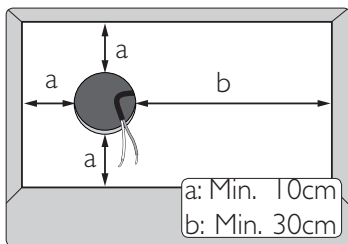

# PHILIPS

Incl.

3 x Luxeon Rebel  
Powered

Ø 70mm

8

Philips Lighting Contact Centre  
Int. Business Reply Service  
I.B.R.S. / C.C.R.I. Numéro 10461  
5600VB Eindhoven  
Pays-Bas / The Netherlands

[www.philips.com/homelighting](http://www.philips.com/homelighting)  
☎ +800 7445 4775