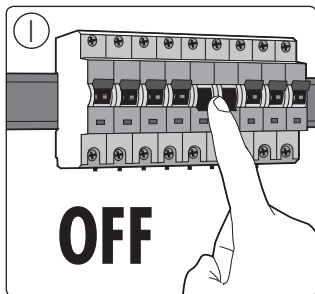

# PHILIPS

Incl.

3 x Luxeon Rebel  
Powered

Ø 70mm

8

Philips Lighting Contact Centre  
Int. Business Reply Service  
I.B.R.S. / C.C.R.I. Numéro 10461  
5600VB Eindhoven  
Pays-Bas / The Netherlands

[www.philips.com/homelighting](http://www.philips.com/homelighting)  
☎ +800 7445 4775