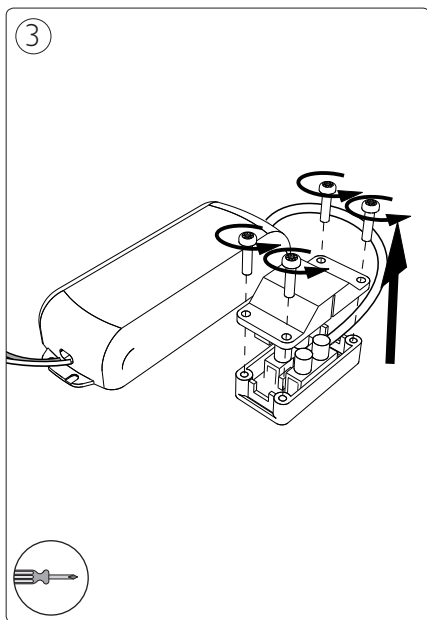

# PHILIPS

Incl.

3 x Luxeon Rebel  
Powered

Ø 70mm

8

Philips Lighting Contact Centre  
Int. Business Reply Service  
I.B.R.S. / C.C.R.I. Numéro 10461  
5600VB Eindhoven  
Pays-Bas / The Netherlands

[www.philips.com/homelighting](http://www.philips.com/homelighting)  
☎ +800 7445 4775