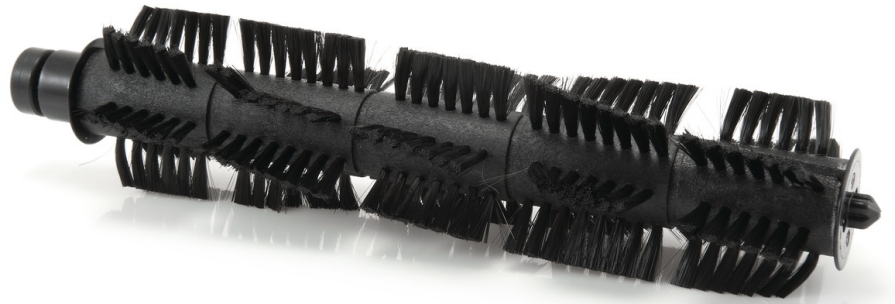

PHILIPS

Roller Brush

CRP760

The main brush cleaning your floor.

Find matching products on the specifications tab

The roller brush is the main cleaning component of your HomeRun. When the bristles become worn out you can easily replace your brush with a new one.

Specifications

Replaceable part

Fits product type:: FC9910/01/A,
FC9910/01/B

Suitable for

HomeRun: FC9910/01/A, FC9910/01/B