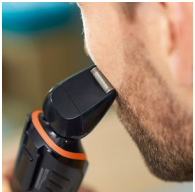

PHILIPS

Features

Full size trimmer

Use the full size trimmer without a comb to complete your style and get clean, sharp lines around the edges of your beard.

Beard & stubble comb

Trim your beard to exactly the length you want, by locking in the setting that suits your desired look. The beard & stubble comb offers 18 length settings from 1mm to 18mm, with precisely 1mm between each setting.

Detail trimmer

Create fine lines, contours and details to define or change your style.

Detail foil shaver

Get rid of unwanted hairs with precision on small areas of your cheeks and chin, for a clean finish.