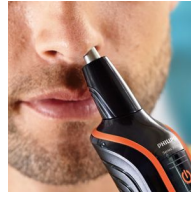

Detail trimmer

Create fine lines, contours and details to define or change your style.

Detail foil shaver

Get rid of unwanted hairs with precision on small areas of your cheeks and chin, for a clean finish.

Detail comb

Precisely comb and trim your eyebrows and sideburns for a finished look.

Nose trimmer

Remove unwanted nose and ear hair, easily and comfortably.

Hair comb

Keep your haircut in style, or create a new one, by trimming to different lengths. The hair comb offers 18 length settings from 3mm to 20mm, with precisely 1mm between each setting.