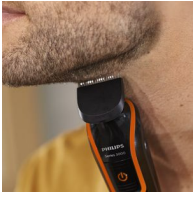

7-in-1 Beard & Hair trimmer

- 4 attachments & 3 combs
- cordless, fully washable
- skin-friendly blades
- 60mins cordless use/10h charge

QG3340/16

All-in-one beard & hair trimmer

7 in 1 waterproof trimmer for maximum versatility

Try out different beard, mustache and hair styles with this all-in-one trimmer. 7 attachments give you the possibility to easily try many different looks.

Benefits

Versatile

- Trim your face, neck and sideburns to complete your look
- 18 adjustable lengths (1-18 mm) for an even beard or stubble
- Define sharp lines around your beard or goatee
- Shave small areas on your cheeks and chin with precision
- Tidy up your eyebrows and sideburns to an even length
- Gently get rid of unwanted nose and ear hair
- 18 adjustable lengths (3-20 mm) for an even haircut

PHILIPS

Features

Full size trimmer

Use the full size trimmer without a comb to complete your style and get clean, sharp lines around the edges of your beard.

Beard & stubble comb

Trim your beard to exactly the length you want, by locking in the setting that suits your desired look. The beard & stubble comb offers 18 length settings from 1mm to 18mm, with precisely 1mm between each setting.