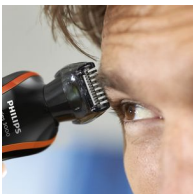

Detail trimmer

Create fine lines, contours and details to define or change your style.

Detail foil shaver

Get rid of unwanted hairs with precision on small areas of your cheeks and chin, for a clean finish.

Detail comb

Precisely comb and trim your eyebrows and sideburns for a finished look.

Nose trimmer

Remove unwanted nose and ear hair, easily and comfortably.

Hair comb

Keep your haircut in style, or create a new one, by trimming to different lengths. The hair comb offers 18 length settings from 3mm to 20mm, with precisely 1mm between each setting.