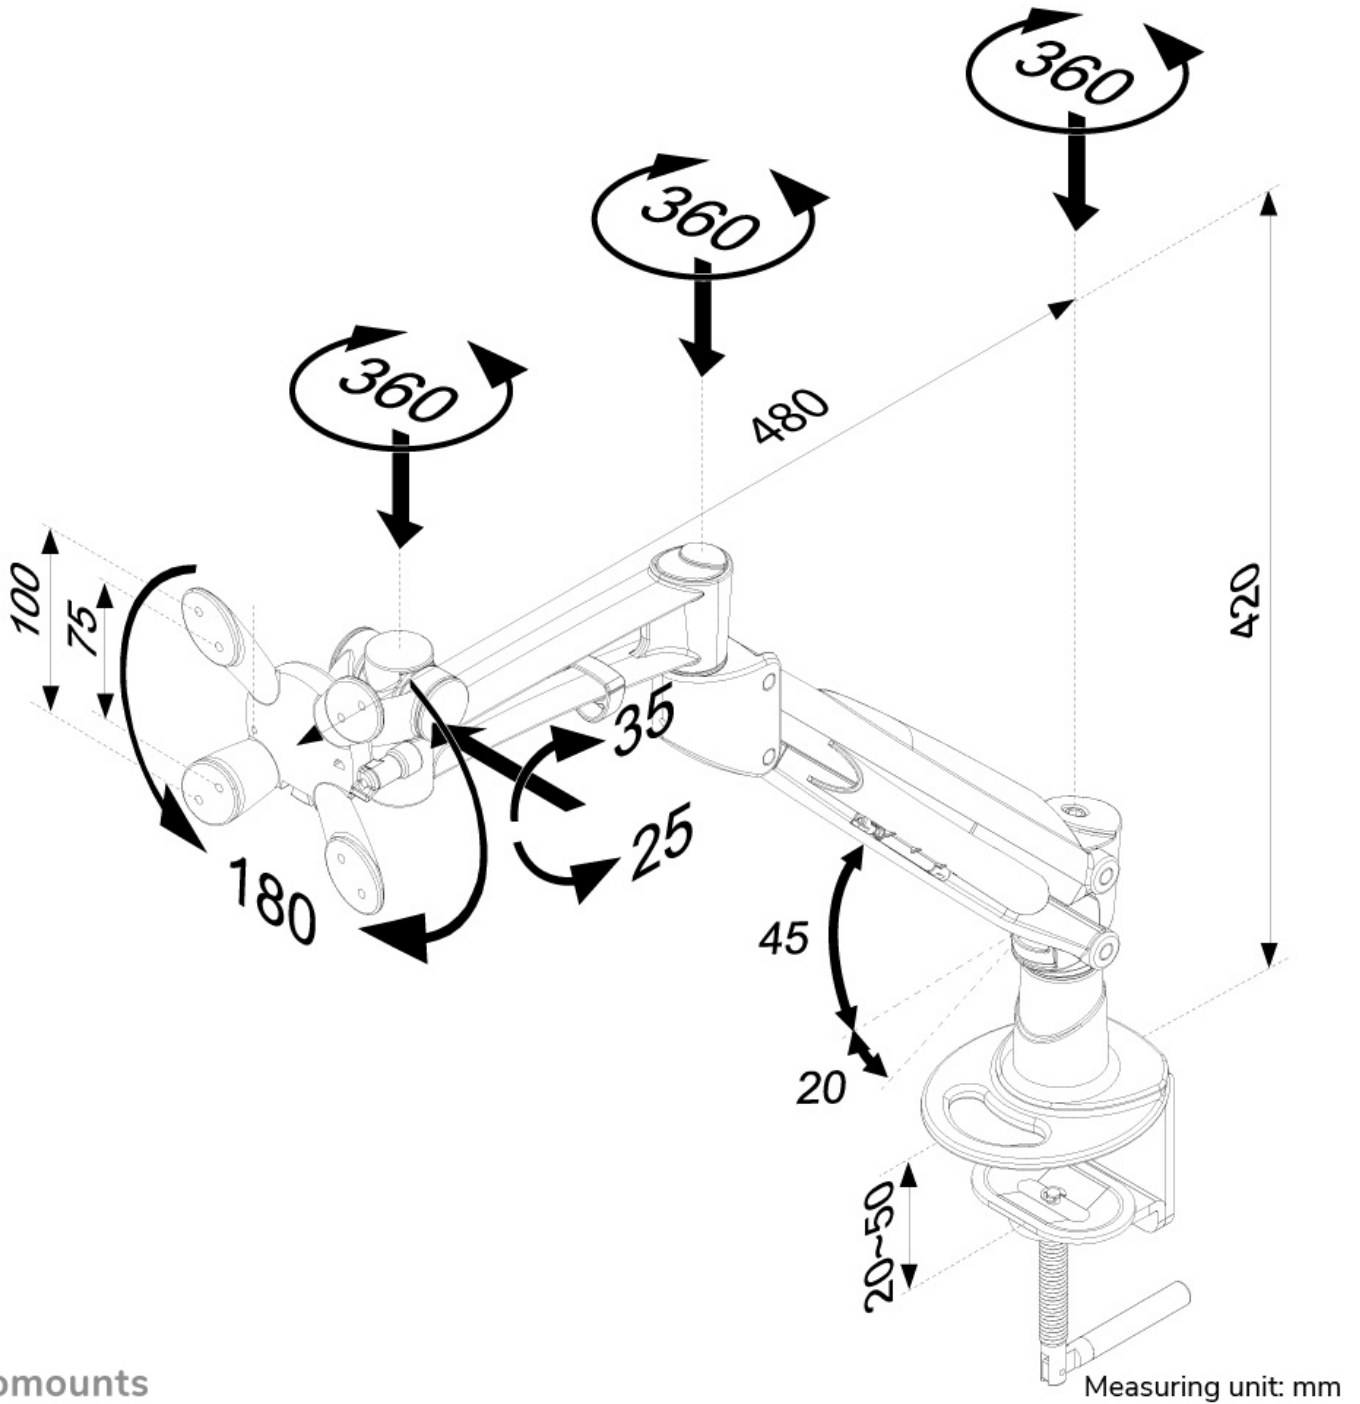

FPMA-D940HC

NEOMOUNTS DESK MONITOR ARM

Neomounts