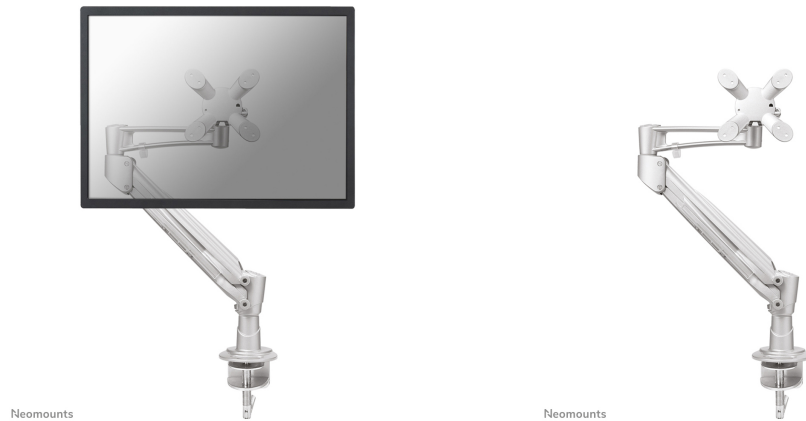

FUNCTIONALITY

Type	Full motion
	Tilt
	Rotate
	Swivel
Height adjustment	0-42 cm
Depth adjustment	0-48 cm
Tilt (degrees)	60°
Swivel (degrees)	360°
Rotate (degrees)	180°
Adjustment type	Gas spring

INFORMATION

Neomounts full motion desk monitor arm (clamp) for 10-37" monitor screen, height adjustable (gas spring) - Silver

The Neomounts desk mount, model FPMA-D940HC is a tilt-, swivel and rotatable desk mount for flat screens up to 37". This mount is a great choice for space saving placement on desks using a desk clamp.

Neomounts versatile tilt (60°), rotate (180°) and swivel (360°) technology allows the mount to change to any viewing angle to fully benefit from the capabilities of the flat screen. The mount is easily height adjustable from 0 to 42 centimetres using a gas spring. Depth adjustable from 0 to 48 centimetres. An innovative cable management conceals and routes cables from mount to flat screen. Hide your cables to keep the workplace nice and tidy.

Neomounts FPMA-D940HC has three pivot points and is suitable for screens up to 37" (94 cm). The weight capacity of this product is 8 to 15 kg. The desk mount is suitable for screens that meet VESA hole pattern 75x75 or 100x100mm. Different hole patterns can be covered using Neomounts VESA adapter plates.