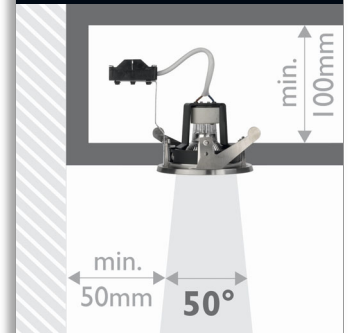

Philips myLiving
Recessed spot light

Agena
matt chrome

myLiving

57959/17/16

The smart combination of light and design

This beautiful recessed spot light brings light in your ceiling in a superb way. It uses halogen lighting for brilliant, sparkling light that brings a room to life.

Your home under the spot light

- Brilliant high quality light
- Dimmable
- Fabulous flexibility

Sleek designed recessed spots

- Sleek and discreet designs
- Premium material, built to last

Sustainable light solutions

- Lifetime up to 4.000 hours
- Saves up to 40% energy

PHILIPS