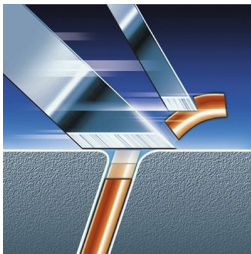

Perfectly close, even on the neck

- Flex & Pivot Action follows every curve

A fast and close shave

- Triple-Track shaving heads with 50% more shaving surface

Comfortably close

- Super Lift & Cut technology

Shaves even the shortest stubble

- Precision Cutting System

Perfect moustache and sideburn trimming

- Precision tube trimmer

Highlights

Flex & Pivot Action

Three independently flexing heads in a shaving unit that swivels with a full range of motion. This unique combination ensures optimum skin contact in curved areas to catch even the most problematic neck hair.

Triple-Track shaving heads

The three shaving tracks of the Triple-Track shaving heads offer 50% more shaving surface than standard, single track rotary shaving heads.

Super Lift & Cut technology

The dual blade system lifts hairs to cut comfortably below skin level.

Precision Cutting System

Ultra thin heads with slots to shave the long hairs and holes to shave even the shortest stubble.

Precision tube trimmer

Patented tube trimmer technology for great precision and maneuverability. Perfect for contouring and trimming moustache and sideburns.