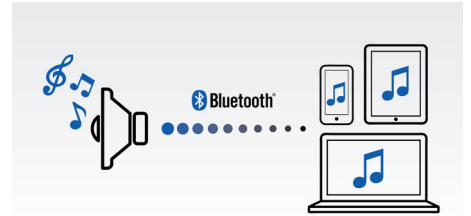

OTT2000/12

Highlights

Play MP3-CD, CD and CD-R/RW

MP3 stands for "MPEG 1 Audio layer-7.6 cm (3)". .MP3 is a revolutionary compression technology by which large digital music files can be made up to 10 times smaller without radically degrading their audio quality. MP3 has become the standard audio compression format used on the world wide web, allowing quick and easy audio file transfer.

Turntable for play back of LP

Turntable for play back of LP vinyl records

Wireless music streaming

Bluetooth is a short range wireless communication technology that is both robust and energy-efficient. The technology allows easy wireless connection to iPod/iPhone/iPad or other Bluetooth devices, such as smartphones, tablets or even laptops. So you can enjoy your favourite music and sound from videos or games wirelessly.