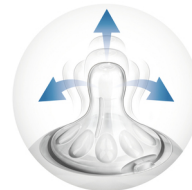

Country of origin

England Yes

Material

Breast pump BPA free*
 Polypropylene
 Bottle Polypropylene
 BPA free*
 Teat Silicone
 BPA free*
 Storage cups Polypropylene, BPA-free*

Soft massage cushion

Our massage cushion has a new soft velvety texture that gives a warm feel to the skin for comfortable, gentle stimulation of your milk flow. During pumping, it gently mimics your baby's suckling for natural let down and clinically proven effectiveness. The soft massage cushion is designed to comfortably fit the majority of mums. Should you need it, a larger size cushion is available separately (availability may vary per country).

Unique comfort petals

Petals inside the teat increase softness and flexibility without teat collapse. Your baby will enjoy a more comfortable and contented feed.

Easily pump in milk storage container

With the milk storage cup adapter, you can easily pump in the milk storage container. No leakage, no spillage of your precious breast milk.

Nipple protector	Silicone BPA Free*
Breast pad	Silky soft top-sheet Natural breathable material Dermatologically tested

What is included

Breast pump body	1 pcs
Base unit incl. tubing	1 pcs
Standard-size cushion	1 pcs
Natural bottle 4 oz	1 pcs