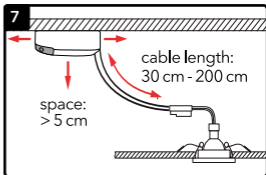

This transformer is compatible with 12V Halogen and LED bulbs