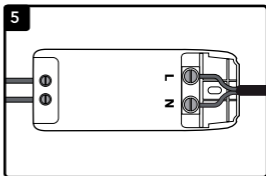

 +  + ... < 70W

 +  +  + ... > 70W

Lamp Wattage(W) : Halogen lamp 0-70
(0-45W recommended for 12V LED lamp)

CE Declaration – EC Declaration of Conformity

It is hereby declared that this product complied with the listed harmonized standards as referred to in the Council Directive 2014/35/EU, Low Voltage Directive.