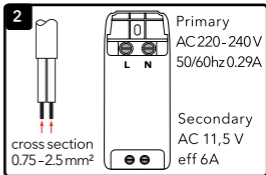

This transformer is compatible with 12V Halogen and LED bulbs