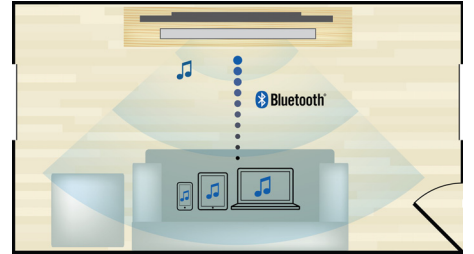

Bluetooth wireless streaming

Bluetooth wireless music streaming from your music devices