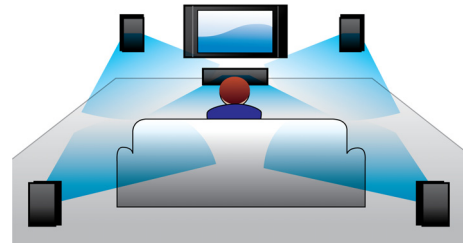

Dolby TrueHD and DTS-HD

Dolby TrueHD and DTS-HD Master Audio Essential deliver the finest sound from your Blu-ray Discs. Audio reproduced is virtually indistinguishable from the studio master, so you hear what the creators intended for you to hear. Dolby TrueHD and DTS-HD Master Audio Essential complete your high definition entertainment experience.