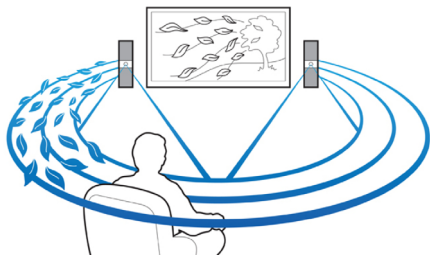

Highlights

Crystal Clear Sound

Crystal Clear Sound for super clarity and realism