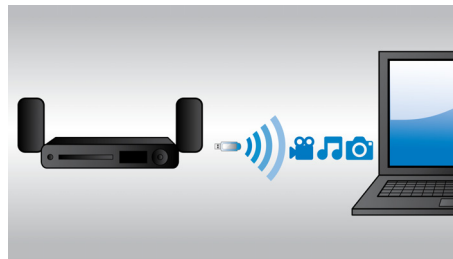

## HDMI x 2

Enjoy larger-than-life 3D playback and crystal-clear 5.1 or 7.1 audio by simply plugging our player's audio HDMI x 2 output to the connection in your non-3D AV receiver.

## Play & charge your iPod/iPhone

Enjoy your favorite music while charging your iPod/iPhone! Simply connect your iPod/iPhone with its USB cable to the USB port of the Home Theater System. It charges your iPod/iPhone while it plays so you can enjoy your music and not have to worry about your Apple device battery running out.

## Built-in WiFi

Thanks to built-in WiFi, by simply connecting your home theater directly to your home network, you can experience a rich selection of popular online services. You can enjoy some

of the best websites offering movies, pictures, infotainment and other online contents tailored to fit your TV screen.