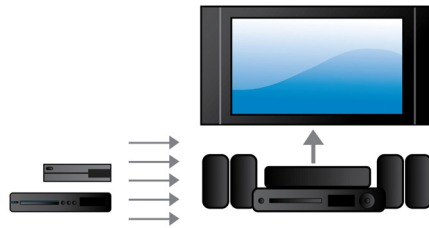

HDMI x 2

Enjoy larger-than-life 3D playback and crystal-clear 5.1 or 7.1 audio by simply plugging our player's audio HDMI x 2 output to the connection in your non-3D AV receiver.

Play & charge your iPod/iPhone

Enjoy your favorite music while charging your iPod/iPhone! Simply connect your iPod/iPhone with its USB cable to the USB port of the Home Theater System. It charges your iPod/iPhone while it plays so you can enjoy your music and not have to worry about your Apple device battery running out.