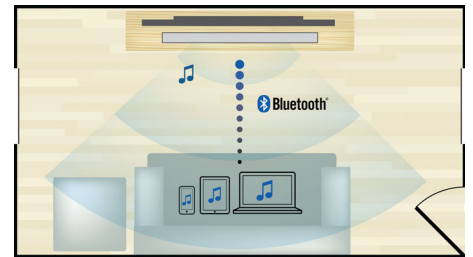

Bluetooth wireless streaming

Bluetooth wireless music streaming from your music devices