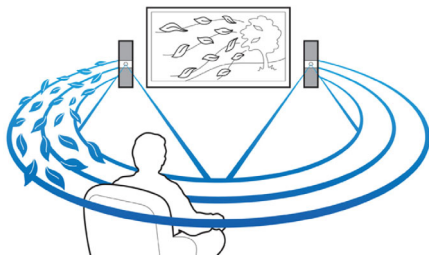

Highlights

Crystal Clear Sound

Crystal Clear Sound for super clarity and realism