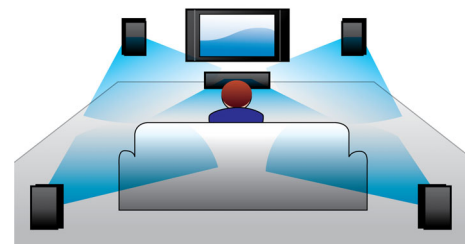

Dolby TrueHD and DTS-HD

Dolby TrueHD and DTS-HD Master Audio Essential deliver the finest sound from your Blu-ray Discs. Audio reproduced is virtually indistinguishable from the studio master, so you hear what the creators intended for you to hear. Dolby TrueHD and DTS-HD Master Audio Essential complete your high definition entertainment experience.