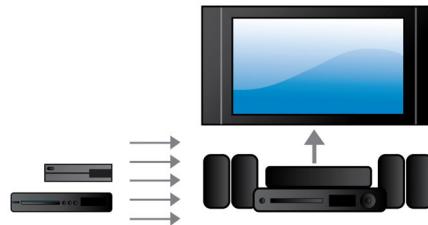

HDMI x 2

Enjoy larger-than-life 3D playback and crystal-clear 5.1 or 7.1 audio by simply plugging our player's audio HDMI x 2 output to the connection in your non-3D AV receiver.

Play & charge your iPod/iPhone

Enjoy your favorite music while charging your iPod/iPhone! Simply connect your iPod/iPhone with its USB cable to the USB port of the Home Theater System. It charges your iPod/iPhone while it plays so you can enjoy your music and not have to worry about your Apple device battery running out.