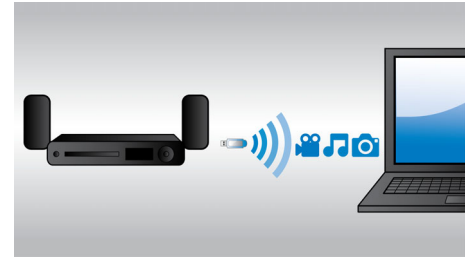

## HDMI x 2

Enjoy larger-than-life 3D playback and crystal-clear 5.1 or 7.1 audio by simply plugging our player's audio HDMI x 2 output to the connection in your non-3D AV receiver.

## Play & charge your iPod/iPhone

Enjoy your favorite music while charging your iPod/iPhone! Simply connect your iPod/iPhone with its USB cable to the USB port of the Home Theater System. It charges your iPod/iPhone while it plays so you can enjoy your music and not have to worry about your Apple device battery running out.

## Built-in WiFi

Thanks to built-in WiFi, by simply connecting your home theater directly to your home network, you can experience a rich selection of popular online services. You can enjoy some of the best websites offering movies, pictures, infotainment and other online contents tailored to fit your TV screen.