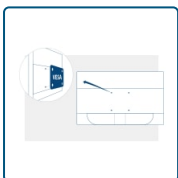

Vesa Mount

AOC's Ergo Base stands bring versatility, sturdiness and ease of use in one package. But do you still want to use your wall mount or multi-monitor setup using desk mounts? VESA mounts bring you the uppermost flexibility. Upside-down, in pivot mode, on top of each other, attach your monitor wherever you want using 3rd party mounts and stands thanks to the VESA mount option.