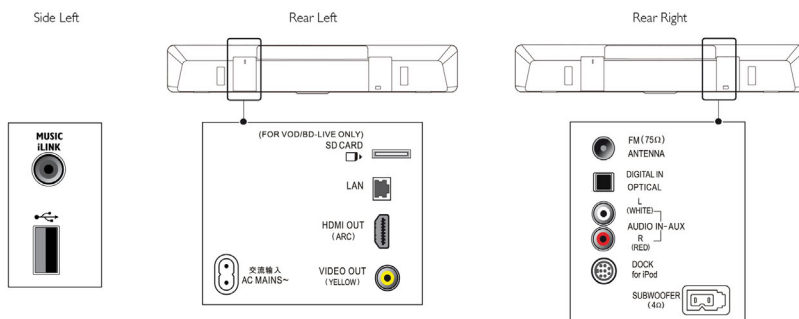

File Format

- Audio: aac, mka, mp3, wma
- Picture: GIF, JPEG, JPG
- Video: avi, divx, flv, mkv, mp4, mpeg, mpg

Audio Playback

- Compression format: AAC, MP3, WAV, WMA, FLAC, Ogg Vorbis
- MP3 bit rates: 32 - 320kbps

Video Playback

- Compression formats: DivX Plus HD, MPEG1, MPEG2, MPEG4

Still Picture Playback

- Compression format: GIF, JPEG, JPEG HD, JPEG Progressive, PNG
- Picture Enhancement: Rotate, Slideshow with music playback, Zoom

Picture/Display

- Philips Branded feature: CinemaPerfect HD
- Picture enhancement: HD (720p, 1080i, 1080p/24fps), Instant 2D to 3D, Progressive scan, Video upscaling

Design

- Wall mountable

Power

- Power consumption: 80 W
- Power supply: 110-127V / 220-240V, ~50-60Hz, 50Hz
- Standby power consumption: < 0.25 W

Sustainability

- Packaging: Electronic User Manual

Dimensions

- Main Unit (W x H x D): 927 x 150 x 87 mm
- Main Unit Weight: 4.57 kg

- Subwoofer (W x H x D): 196 x 393.5 x 300 mm
- Subwoofer cable length: 4 m
- Subwoofer Weight: 4.51 kg
- Packaging (W x H x D): tbc mm
- Weight incl. Packaging: 14.9 kg

Accessories

- Compatible accessories: DCK3061 Dock for iPod/iPhone, STS1100 Table top stand, STS1300 Floor stand
- Included accessories: 2 x AAA Batteries, FM antenna, Power cord, Quick start guide, Remote Control, Safety & Legal Leaflet, Trademarks Sheet, World Wide Warranty leaflet

Issue date 2015-08-27

Version: 3.0.5

12 NC: 8670 000 90344
EAN: 87 12581 64496 3

© 2015 Koninklijke Philips N.V.
All Rights reserved.

Specifications are subject to change without notice.
Trademarks are the property of Koninklijke Philips N.V.
or their respective owners.

www.philips.com