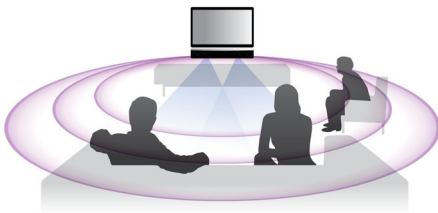

Philips
Blu-ray Soundbar Home
theater with Ambisound
technology

3D Blu-ray
Wall mountable

HTB7150

Great surround sound without the clutter

Obsessed with Sound

Ambisound technology delivers rich, cinema-like multi-channel 5.1 surround sound in any room. What's more, the Philips soundbar home theater HTB7150 has 4 dedicated amplifiers and 4 loudspeakers that sounds great just anywhere.

Connect and enjoy all your entertainment

- Full HD 3D Blu-ray for a truly immersive 3D movie experience
- Built-in Wi-Fi to enjoy your connected media wirelessly
- CinemaPerfect HD for clearer and sharper video playback
- Internet radio to enjoy the world of online radio channels
- Instant 2D to 3D conversion for a lifelike movie experience

PHILIPS

Highlights

Ambisound technology

Ambisound technology produces truly embracing multi-channel surround sound from fewer speakers. It delivers an immersive 5.1 sound experience without the constraints of sitting position, room shape or size, and without the clutter of multiple speakers and cables. Through the combined effect of psychoacoustic phenomena, array processing and precisely angled driver positioning, Ambisound delivers more sound from fewer speakers.

content. Blu-ray also delivers uncompressed surround sound for an unbelievably real audio experience.

Instant 2D to 3D conversion

Enjoy 3D movie excitement in your home using your existing 2D movie collection. Instant 3D conversion uses the latest digital technology to analyze 2D video content to distinguish between foreground and background objects. This detail generates a depth map that converts normal 2D video formats, into exciting 3D. Along with your compatible 3D TV, you are now ready to experience full HD 3D.