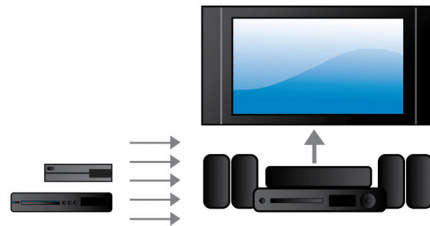

HDMI x 2

Enjoy larger-than-life 3D playback and crystal-clear 5.1 or 7.1 audio by simply plugging our player's audio HDMI x 2 output to the connection in your non-3D AV receiver.

Play & charge your iPod/iPhone

Enjoy your favorite music while charging your iPod/iPhone! Simply connect your iPod/iPhone with its USB cable to the USB port of the Home Theater System. It charges your iPod/iPhone while it plays so you can enjoy your music and not have to worry about your Apple device battery running out.