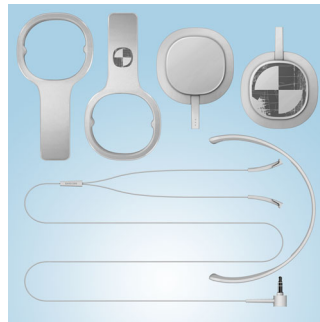

L-shape connector

Enjoy music for longer with a reinforced L-shaped cable connector that makes these headphones more durable and longer-lasting.

enjoy long-lasting comfort, but these cushions help you hear and enjoy every sonic detail of your favourite tunes.

Safe release cans

Ear cans simply pop off if excessive force is applied

Comfy and adjustable headband

Comfortable headband easily adjusts to every head size

Modular design

Robust, modular design can withstand the toughest impact