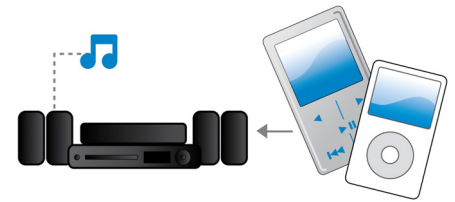

Dolby TrueHD and DTS-HD

Dolby TrueHD and DTS-HD Master Audio Essential deliver the finest sound from your Blu-ray Discs. Audio reproduced is virtually indistinguishable from the studio master, so you hear what the creators intended for you to hear. Dolby TrueHD and DTS-HD Master Audio Essential complete your high definition entertainment experience.

Access YouTube and Picasa

Get YouTube videos and Picasa photos on your TV now. Enjoy the huge collection of online videos on a larger screen, without even having to turn on your computer. Simply ensure that your Blu-ray or Home cinema system is connected to the Internet, either wirelessly over Wi-Fi or with a cable to the LAN connector - then sit back and enjoy the best of YouTube & Picasa.

Audio in

Audio in allows you to easily play your music directly from your iPod/iPhone/iPad, MP3 player, or laptop via a simple connection to your home cinema. Simply connect your audio device to the Audio in jack to enjoy your music with the superior sound quality of the Philips home cinema system.