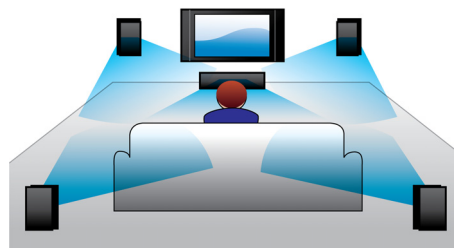

Dolby TrueHD and DTS-HD

Dolby TrueHD and DTS-HD Master Audio Essential deliver the finest sound from your Blu-ray Discs. Audio reproduced is virtually indistinguishable from the studio master, so you hear what the creators intended for you to hear. Dolby TrueHD and DTS-HD Master Audio Essential complete your high definition entertainment experience.