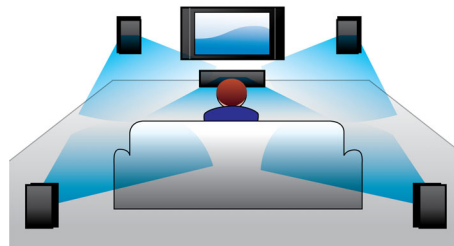

Dolby TrueHD and DTS-HD

Dolby TrueHD and DTS-HD Master Audio Essential deliver the finest sound from your Blu-ray Discs. Audio reproduced is virtually indistinguishable from the studio master, so you hear what the creators intended for you to hear. Dolby TrueHD and DTS-HD Master Audio Essential complete your high definition entertainment experience.