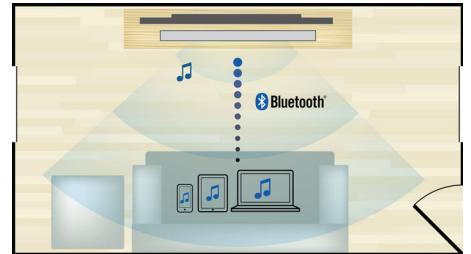

Bluetooth wireless streaming

Bluetooth wireless music streaming from your music devices