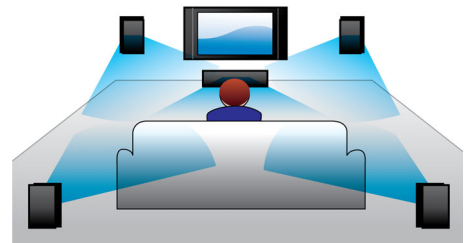

Dolby TrueHD and DTS-HD

Dolby TrueHD and DTS-HD Master Audio Essential deliver the finest sound from your Blu-ray Discs. Audio reproduced is virtually indistinguishable from the studio master, so you hear what the creators intended for you to hear. Dolby TrueHD and DTS-HD Master Audio Essential complete your high definition entertainment experience.